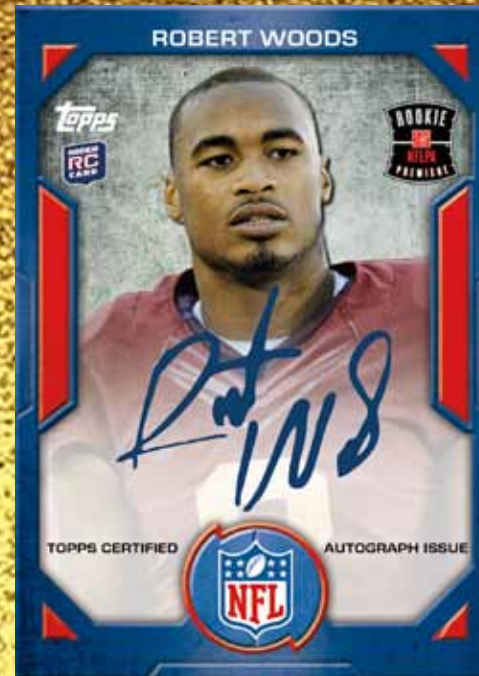

NFLPA Rookie Premiere Autograph Card