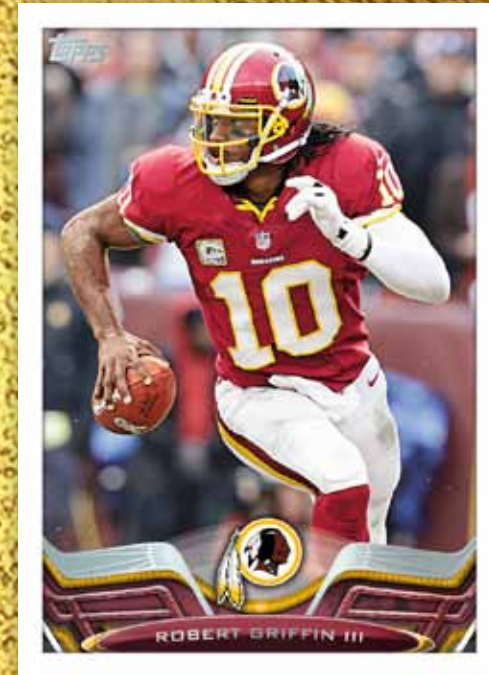

LEAGUE MVP & OFFENSIVE POY

2012 NFL MVP & Offensive Player Of The Year, Adrian Peterson

DEFENSIVE POY

2012 NFL Defensive Player of the Year, J.J. Watt

ROOKIES OF THE YEAR

2012 NFL Rookies of the Year, Robert Griffin III and Luke Kuechly