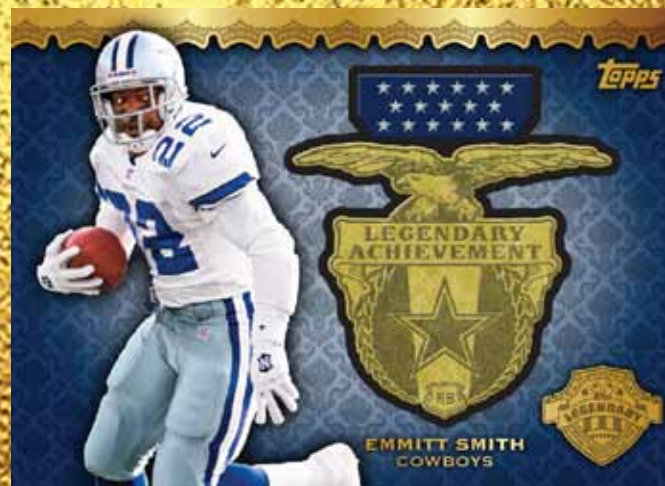

Silver – #’d to 50

Gold – #’d to 25

GRIDIRON LEGENDS RINGS

Up to 30 legends are honored with rings to celebrate their elite NFL careers.

Bronze – #’d to 75

Silver – #’d to 50

Gold – #’d to 25

Gridiron Legends Rings Card -
Gold Parallel