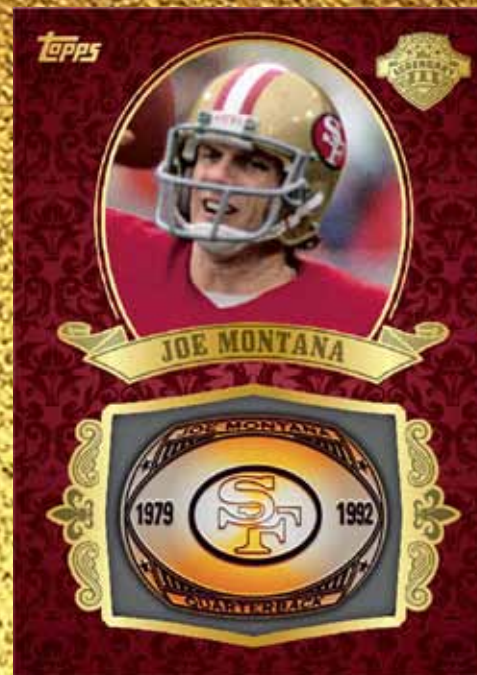

Bronze – #’d to 75

Silver – #’d to 50

Gold – #’d to 25

GRIDIRON LEGENDS BUSTS

Up to 30 legends have their likeness immortalized with sculpted busts depicting their head and shoulders on a bronze plaque

Bronze – #’d to 75

Silver – #’d to 50

Gold – #’d to 25

GRIDIRON LEGENDS RINGS

Up to 30 legends are honored with rings to celebrate their elite NFL careers.

Bronze – #’d to 75

Silver – #’d to 50

Gold – #’d to 25

Gridiron Legends Rings Card -
Gold Parallel

Legendary Achievement Medals Card

LEGENDARY CLUB

Up to 30 legendary WRs, RBs and QBs that have reached the 1,000- or 4,000-yard milestone multiple times in their career are featured on double-sided coins.