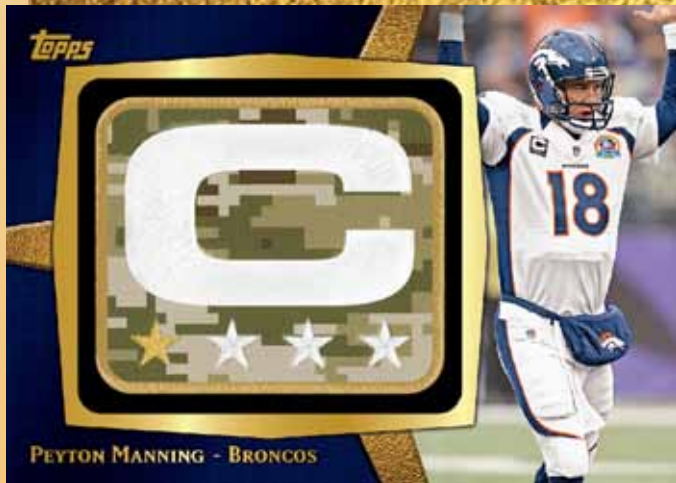

2013 TOPPS FOOTBALL

NFL Military Captain's Patch Card