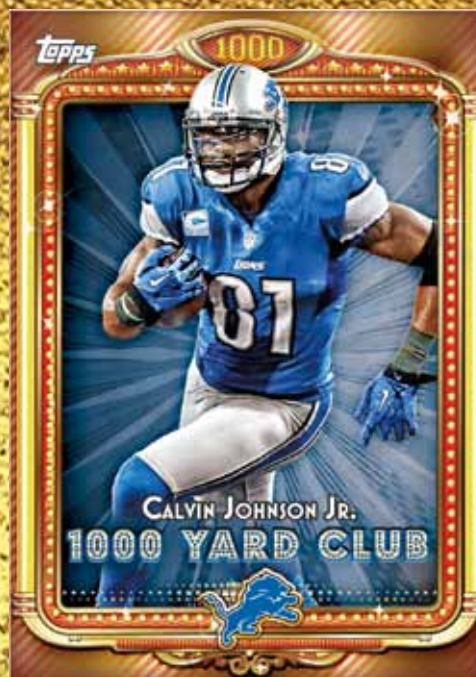

1,000-Yard Club Card