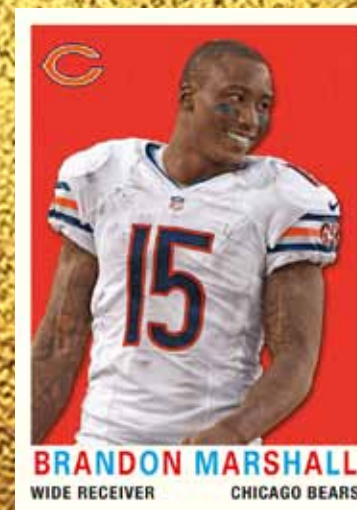

1959 Topps Mini Card