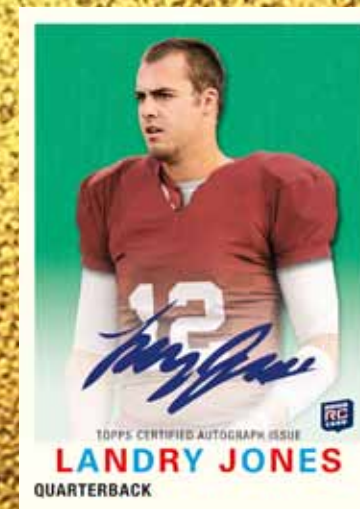

1959 Topps Rookie Autograph Card