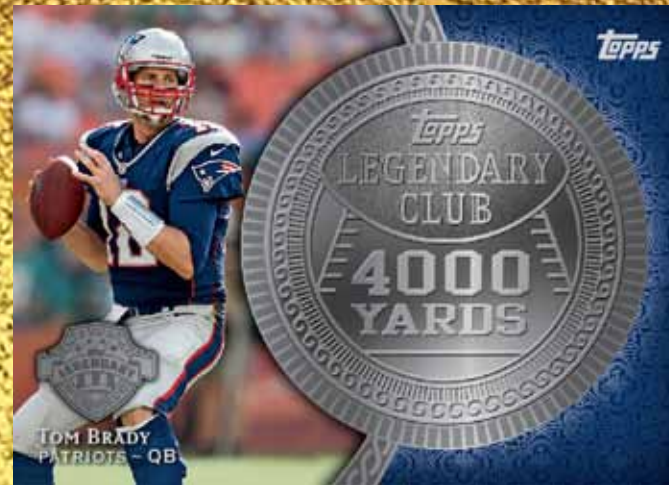

Legendary Achievement Medals Card

LEGENDARY CLUB

Up to 30 legendary WRs, RBs and QBs that have reached the 1,000- or 4,000-yard milestone multiple times in their career are featured on double-sided coins.

Bronze – #’d to 75

Silver – #’d to 50

Gold – #’d to 25

LEGENDARY MOMENTS

Up to 30 legendary subjects have the most unforgettable moments in their career captured with a replica filmstrip. #’d to 99.

LEGENDARY CAPTAIN’S PATCHES

Up to 30 legendary subjects are celebrated with commemorative Captain’s patches. Seq #’d to 99

Legendary Club Card - Silver Parallel

Legendary Captain's Patch Card

**“TRULY LEGENDARY” FEATURES
BEAUTIFULLY DESIGNED
CARDS & INCLUDES GRIDIRON LEGENDS
WHO HAVE FOREVER LEFT THEIR
MARKS IN THE HISTORY BOOKS.**