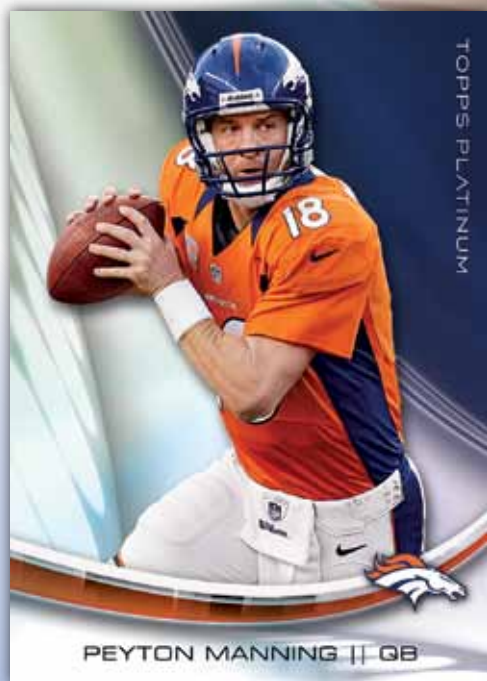

TOPPS PLATINUM

2013 NFL FOOTBALL CARDS

Veteran Base Card