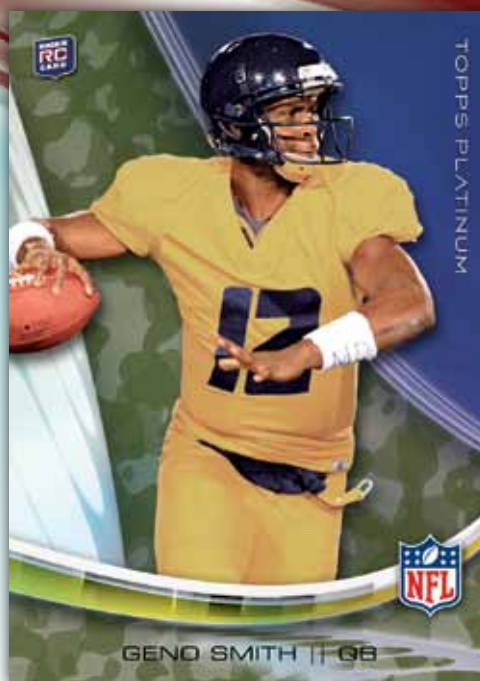

Rookie Base Card - Military Refractor Parallel

BASE CARDS

Veterans: 100 of the NFL's top veteran stars on rainbow foilboard.
Rookies: 50 of the NFL's top rookies on Chrome Refractor technology.

VETERAN FOILBOARD PARALLEL CARDS

Sapphire Parallel 1 PER HOBBY PACK

ROOKIE CHROME PARALLEL CARDS

X-Fractor Parallel: Inserted 1:4.

Black Refractor Parallel: Inserted **1 PER HOBBY BOX!**

Purple Refractor Parallel: Seq. #'d to 75.

Gold Refractor Parallel: Seq. #'d to 50.

Red Refractor Parallel: Seq. #'d to 25.

BCA Refractor Parallel: Seq. #'d to 10. **NEW!**

Military Refractor Parallel: Seq. #'d to 10. **NEW!**

SuperFractor Parallel: #'d 1/1. **HOBBY ONLY!**

Printing Plates: #'d 1/1. **HOBBY ONLY!**

**2013 TOPPS PLATINUM FOOTBALL
DELIVERS THIS SEPTEMBER, IN
TIME FOR THE NFL SEASON!**

All rookie images and cards will be NFL-branded with updated photography and NFL team logos. All relics will be authentic NFL jersey memorabilia.