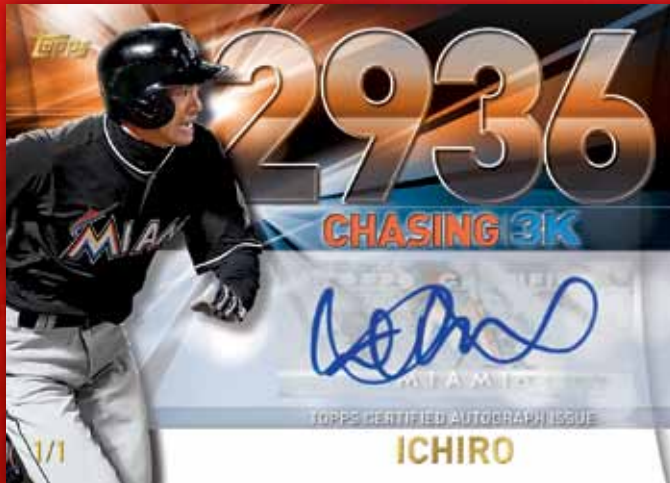

2016
TOPPS
BASEBALL

HOBBY

UPDATE SERIES

Chasing 3000 Autograph Card