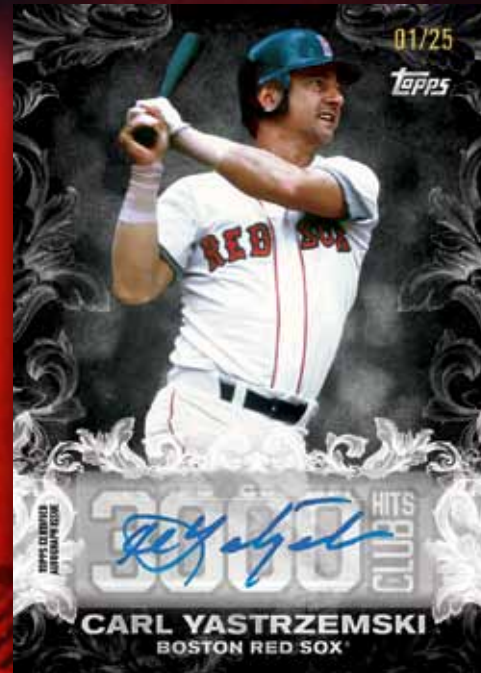

Topps Fire Card

2016
TOPPS
BASEBALL

HOBBY

UPDATE SERIES

Chasing 3000 Autograph Card

3000 Hits Club Autograph Card

AUTOGRAPH CARDS

- **SCOUTING REPORT AUTOGRAPHS** - Scouting Report analytics are the key driver for this autograph set of *Major League Baseball*® players.
- **CHASING 3,000** - Ichiro's march to 3,000 hits is celebrated with an autograph version, each a rare 1/1 card!
- **3,000 HITS CLUB AUTOGRAPHS** - The greatest *MLB*® hitters of all time are showcased with their recognizable signatures. Numbered to 25.
- **FIRE AUTOGRAPHS** - The heat is on with an autograph version of the Fire baseball insert set. Numbered to 25.
- **TEAM FRANKLIN AUTOGRAPHS** - The premier batting glove company's players put their autographs on these collectible cards. Numbered to 25.

2016
TOPPS
BASEBALL

HOBBY

UPDATE SERIES

500 Home Run Club Stamp Card

Own The Name Relic Card

RELIC CARDS

- **3,000 HITS CLUB MEDALLIONS** - Members of the 3,000 hits club are honored with beautifully designed Medallions that celebrate their hitting accomplishment.
 - **GOLD PARALLEL** - Numbered to 25.
 - **PLATINUM PARALLEL** - Numbered to 10.
 - **PLATINUM PARALLEL AUTOGRAPH** - Numbered to 10.
- **500 HOME RUN CLUB STAMP CARDS** - Members of the 500 Home Run Club are the centerpiece of this special set that highlights a stamp from the year they swatted their 500th career blast.
- **FIRST PITCH™ RELICS** - The relic on these notable first pitch cards will be an actual ticket stub from the game! Numbered to 10.
- **OWN THE NAME** - Featuring a premier list of **MLB®** players, these cards showcase a letter from the nameplate of a game-worn jersey. Each card features one letter and is a rare 1/1!