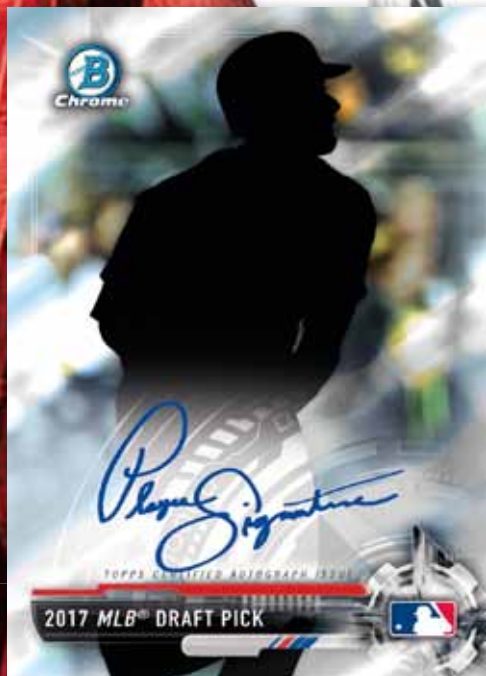

2017

Bowman DRAFT

EACH JUMBO BOX OF 2017 BOWMAN® DRAFT WILL CONTAIN THREE AUTOGRAPH CARDS, WHILE EACH CASE WILL DELIVER AT LEAST 1 CLASS OF 2017 AUTOGRAPH CASE HIT!

Chrome Draft Pick Autograph Card