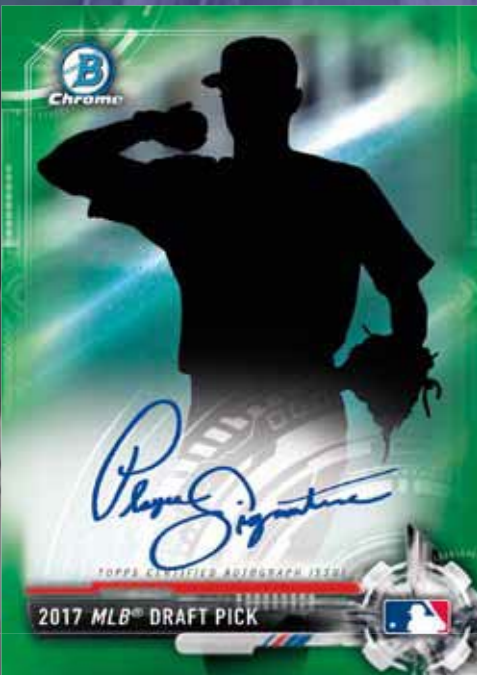

MAJOR LEAGUE BASEBALL®

HOBBY
JUMBO

Bowman® DRAFT BASEBALL 2017

THE FIRST *MLB*®-LICENSED CARDS OF THE 2017 *MLB*® DRAFT CLASS WILL ARRIVE IN STORES WITH 2017 BOWMAN® DRAFT BASEBALL.

Chrome Draft Pick Autograph Card –
Green Refractor