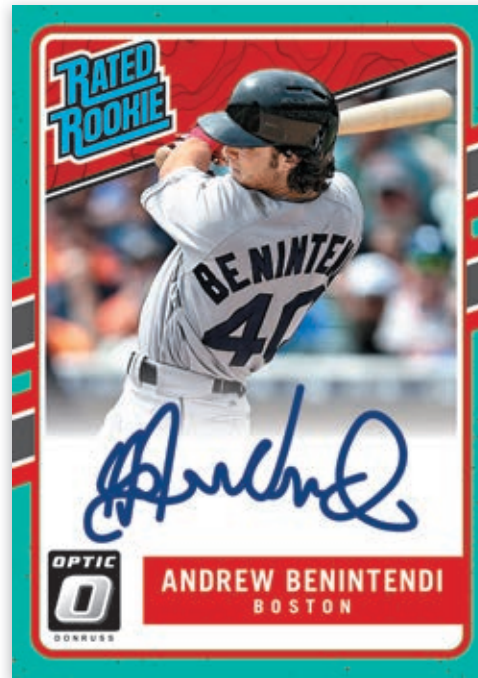

All information is accurate at the time of posting – content is subject to change. Card images are solely for the purpose of design display. Actual images used on cards to be determined.

1983 RETRO SIGNATURES RED

Find 10 parallels #'d/5 or less!

RATED ROOKIES SIGNATURES AQUA

Find on-card autographs of top 2017 rookies in Rated Rookies Signatures and Retro Signatures!

1991 RETRO SIGNATURES BLACK

Find 10 parallels #'d/5 or less!

DIAMOND KINGS ORANGE

BASE CAROLINA BLUE

The 175-card base set includes
30 Diamond Kings, 35 Rated Rookies,
100 base and 10 Rated Rookies
Base Autographs!

RATED ROOKIES GOLD

DOMINATORS BLUE

Dominators features players who had dominating 2016 seasons. Look for 5 parallels #’d/149 or less!