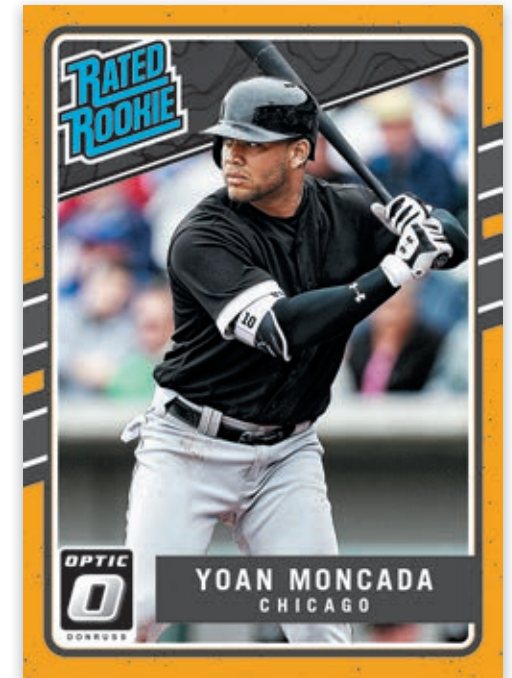

All information is accurate at the time of posting – content is subject to change. Card images are solely for the purpose of design display. Actual images used on cards to be determined.

1983 RETRO SIGNATURES RED

Find 10 parallels #'d/5 or less!

RATED ROOKIES SIGNATURES AQUA

Find on-card autographs of top 2017 rookies in Rated Rookies Signatures and Retro Signatures!

1991 RETRO SIGNATURES BLACK

Find 10 parallels #'d/5 or less!

DIAMOND KINGS ORANGE

BASE CAROLINA BLUE

The 175-card base set includes
30 Diamond Kings, 35 Rated Rookies,
100 base and 10 Rated Rookies
Base Autographs!

RATED ROOKIES GOLD

DOMINATORS BLUE

Dominators features players who had dominating 2016 seasons. Look for 5 parallels #’d/149 or less!