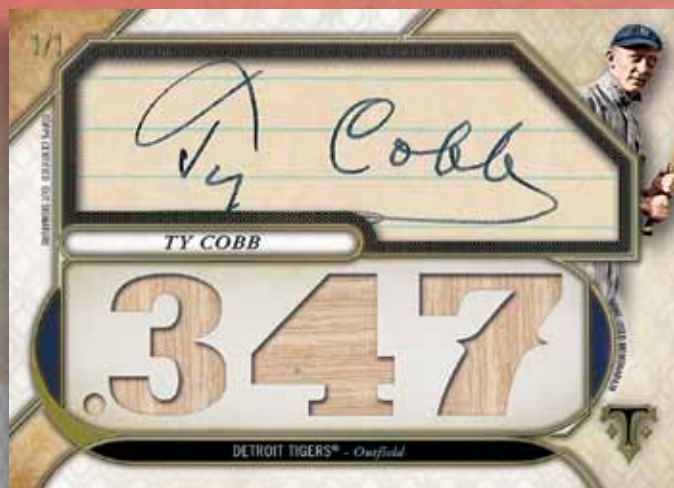

Triple Threads Cut Above Relic Card

TRIPLE THREADS JUMBO PLUS AUTOGRAPH RELIC BOOK CARDS – includes 2 patch pieces and a jumbo patch piece #d to 3.

- Ruby Parallel – #d 1/1

TRIPLE THREADS LETTER PLUS AUTOGRAPH RELIC BOOK CARDS – includes 2 patch pieces and a nameplate letter patch piece #d to 3.

- Ruby Parallel – #d 1/1

TRIPLE THREADS CUT ABOVE RELIC CARDS – featuring a cut signature #d 1/1.

TRIPLE THREADS DUAL CUT ABOVE RELIC BOOK CARDS – featuring 2 players and their cut signatures #d 1/1.

TRIPLE THREADS AUTOGRAPH DECA RELIC BOOK CARDS – includes 1 player with 10 relic pieces #d to 10

- Gold Parallel – #d to 5
- Ruby Parallel – #d 1/1

TRIPLE THREADS AUTOGRAPH DECA RELIC COMBO BOOK CARDS – Featuring 10 different players and their swatches #d to 10.

- Gold Parallel – #d to 5
- Ruby Parallel – #d 1/1