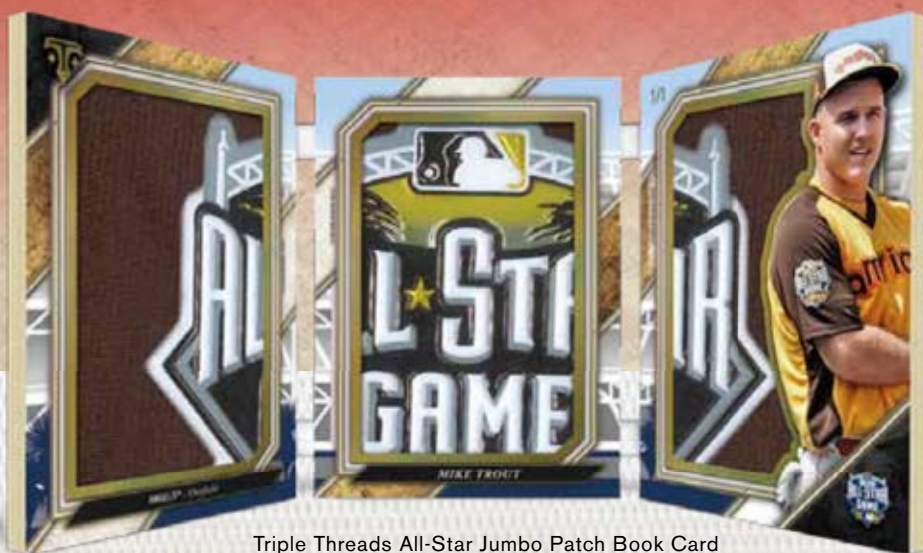

RELIC CARDS

Triple Threads All-Star Jumbo Patch Book Card