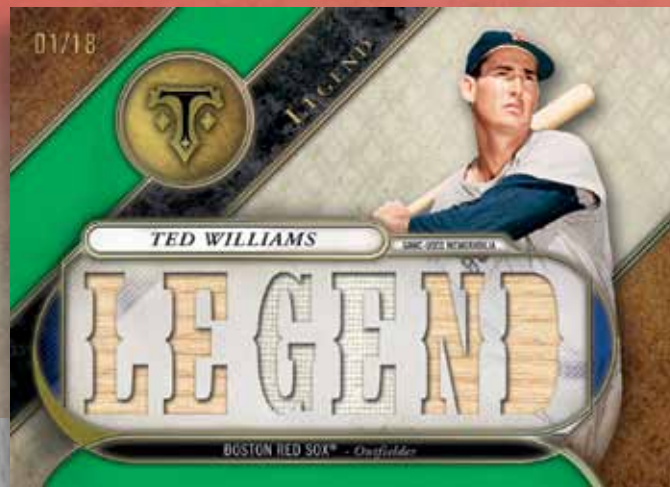

Triple Threads Relic Legends Card - Emerald Parallel