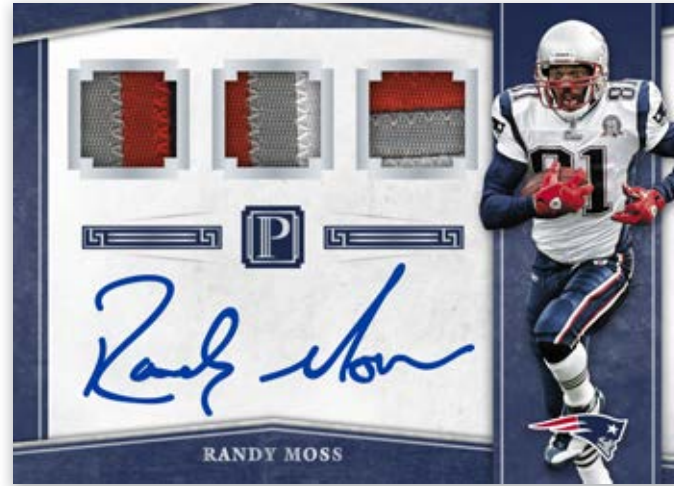

**BASE**

The all metal base set features the best players in NFL history. All cards are #’d/50 or less. Look for Gold (#’d/10) and Bronze (1-of-1) parallels!

**PANTHEON SCRIPTS TRIPLE HOLO SILVER**

This insert features three pieces of memorabilia and on-card autos!  
All cards are #’d/5 or less!

**NEOPHYTE CALLIGRAPHY BRONZE**

Featuring the 2017 NFL Rookies in their pro uniforms, this RPA will feature plenty of prime hits for collectors to chase.  
All are #’d/99 or less.

**MILESTONE SCRIPTS**

The top players to ever play their positions are included in this on-card autograph set. All are #d/99 or less.

## SELLING POINTS

- New for 2017, Pantheon Football brings an abundance of autographs and memorabilia from Hall of Famers and all-time greats.
- It features a 100-card base set, which is printed on metal (#'d to 50 or less)!
- Look for a variety of cards that feature dual-, triple- and quad-player materials, on-card autographs paired with dual- and triple-mem, coach autographs, and RPAs of the top 2017 NFL Rookies.
- Each card tells the story of football's biggest stars with exclusive team, milestones, retired jersey numbers, Hall of Fame, award winners and many more.
- Every card in Pantheon will be #'d/99 or less!