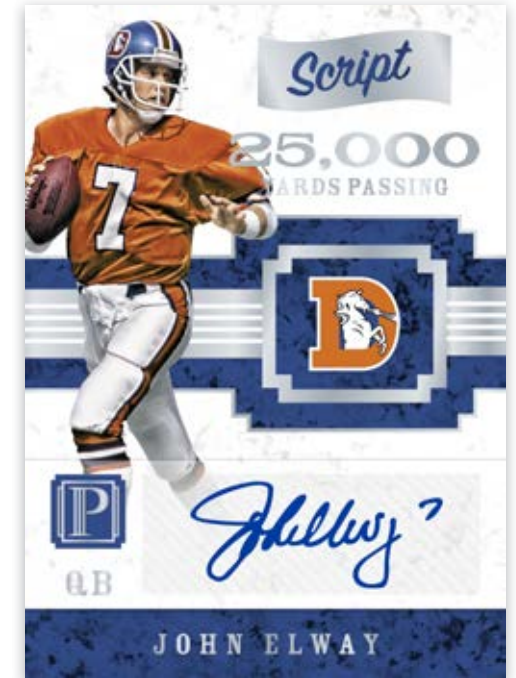

SCRIPTS 25,000

Featuring QBs with 25,000 or more yards, this autograph insert is sure to pass the test with collectors. All are #d/49 or less.