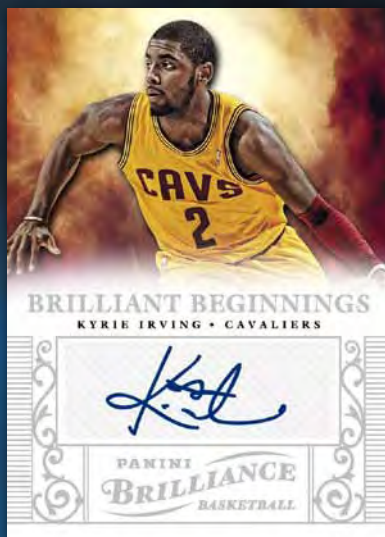

PANINI

PANINI
BRILLIANCE
BASKETBALL

GAME TIME JERSEYS

BRILLIANT BEGINNINGS

Check out the Brilliant Beginnings autograph set featuring 60 rookies!