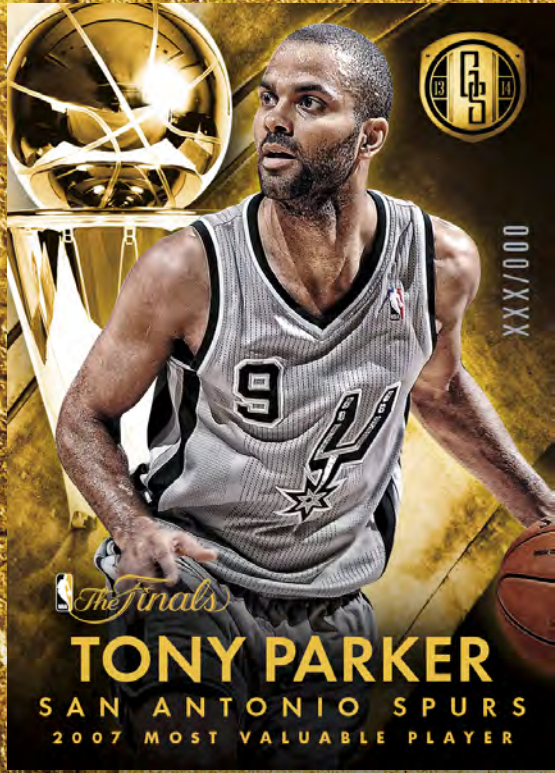

FINALS MVP

RELIVE THE NBA'S FINEST FINALS PERFORMANCES WITH FINALS MVPs. NUMBERED TO 20 OR LESS!

ROOKIE AUTOS

LOOK FOR THE RETURN OF THE STUNNING ROOKIE JERSEY AUTOGRAPHS TO GOLD STANDARD!

SOLID GOLD

SEARCH FOR 50 CARDS ALL NUMBERED ONE OF ONE AND PRINTED ON 14 KARAT GOLD!