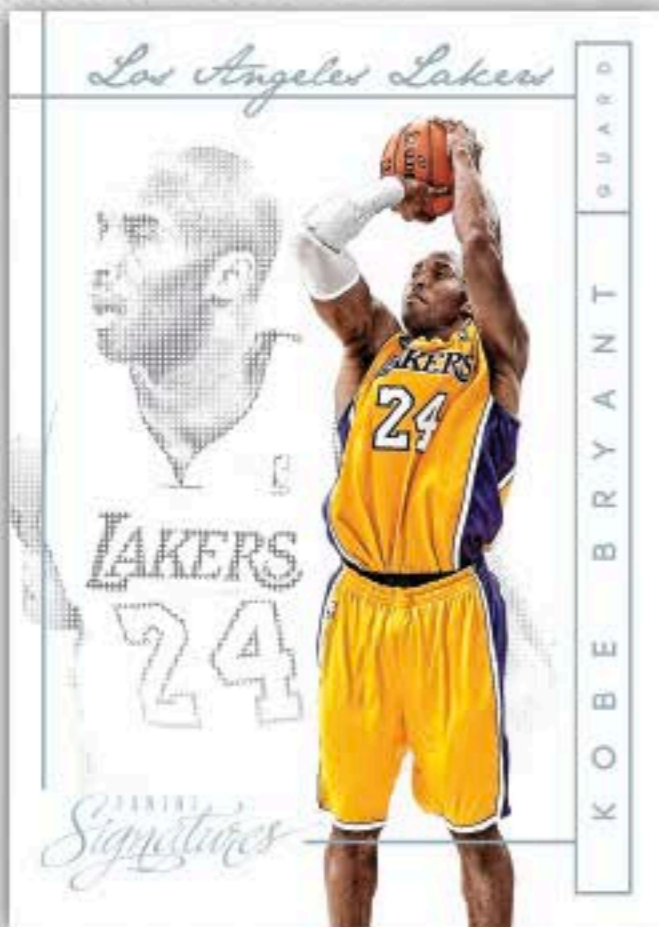

PANINI
Signatures

2013-14 NBA TRADING CARDS

CHASE VETERANS

Find the Lakers superstar in this rare insert #d/25!

FILM ROOKIES

Peek into the first season of this magical guard's career in this short-print insert!