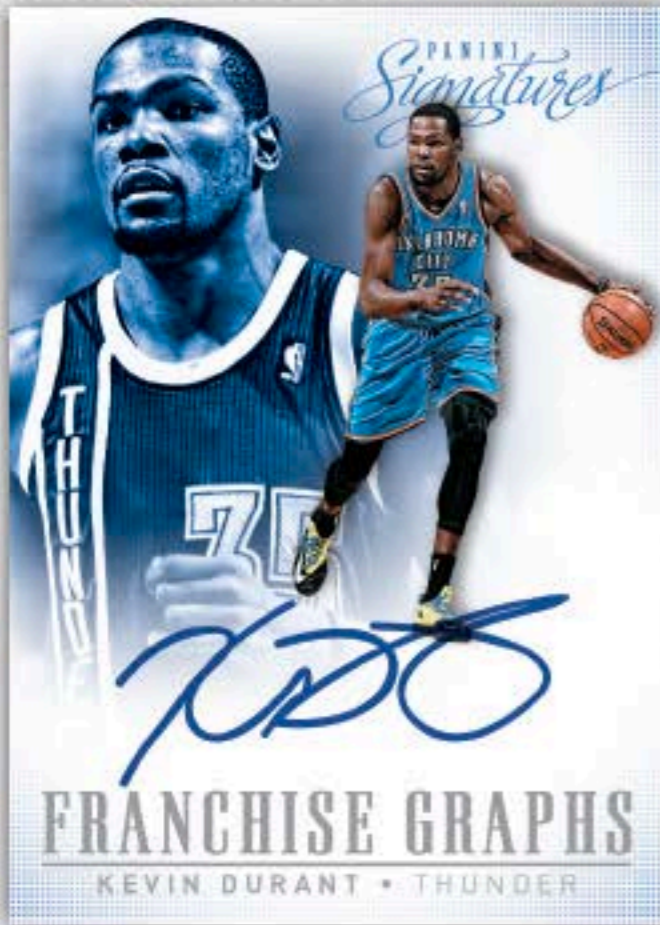

CHASE ROOKIES

Get your hands on the NBA's brightest young star in this super rare chase card!

PANINI

PANINI
Signatures

2013-14 NBA TRADING CARDS

FRANCHISE GRAPHS

Grab the star of your favorite team's signature in this colorful autograph set!

FILM VETERAN AUTOGRAPHS

Signatures features one of the most sought-after and collected autograph cards in the industry. Find Kyrie Irving and other stars in film autographs!

HALL HOPEFULS

This unique set displays all of Springfield's top candidates. Look for their image in the Hall of Fame someday!