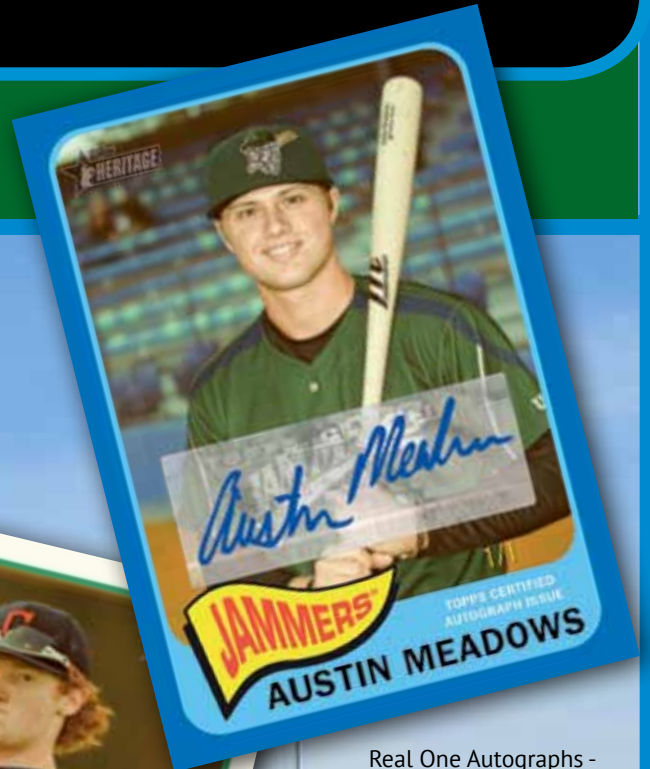

# **Topps** 2014 **HERITAGE** MINOR LEAGUE BASEBALL® EDITION

Collect tomorrow's stars today with 2014 Topps Heritage *Minor League Baseball*® Edition. This year, Topps pulls its renowned 1965 design from the vault. The original 1965 set once featured rookie cards of Steve Carlton and Joe Morgan and will now showcase the best talent across all levels of *Minor League Baseball*®!

### CLUBHOUSE COLLECTION AUTOGRAPHED PATCHES

Sequentially #’d.

Clubhouse Collection Autographed Patch

Real One  
Autographs

Real One Autographs -  
Blue Parallel

**EACH BOX  
GUARANTEES  
TWO  
AUTOGRAPHED  
CARDS!**

# 2014 **TOPPS** **HERITAGE** MINOR LEAGUE BASEBALL® EDITION