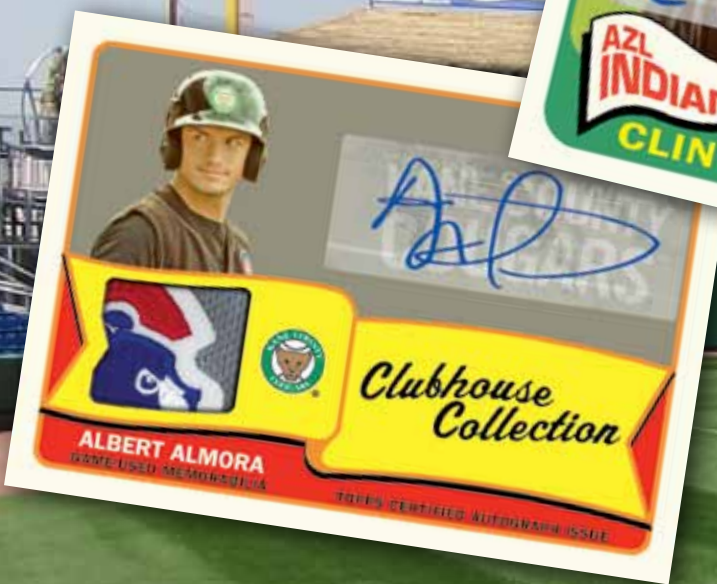

2014 **TOPPS** **HERITAGE** MINOR LEAGUE BASEBALL® EDITION

AUTOGRAPHED CARDS

REAL ONE AUTOGRAPHS

Featuring autographed cards of *Minor League Baseball*® stars.

- Black Bordered Parallel – sequentially #’d.
- Red Bordered Parallel – sequentially #’d.
- Orange Bordered Parallel – sequentially #’d.
- Blue Bordered Parallel - #’d 1/1.
- Printing Plates - #’d 1/1.

REAL ONE DUAL AUTOGRAPHS

Thematically grouped pairings of the biggest stars of *Minor League Baseball*®!
Sequentially #’d.

- Printing Plates - #’d 1/1.

CLUBHOUSE COLLECTION AUTOGRAPHED PATCHES

Sequentially #’d.

Clubhouse Collection Autographed Patch