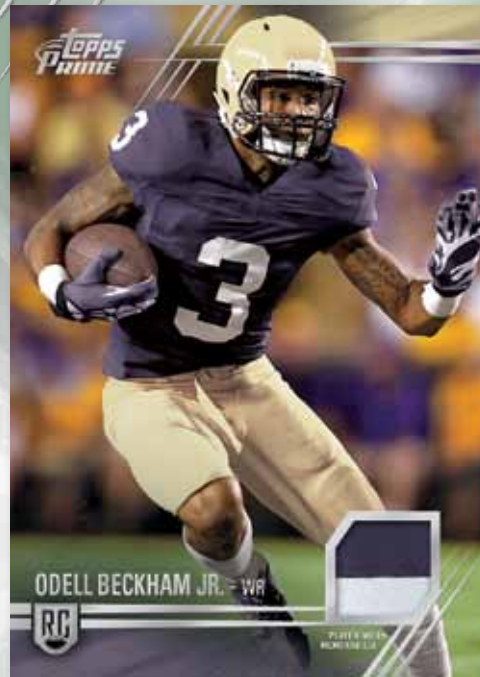

2014 TOPPS PRIME FOOTBALL

RELIC CARDS

Prime Patch Card

Dual Relic: Featuring a rookie and two NFL jersey relics. Seq #’d

Copper – Jersey, Jersey – Seq #’d to 99.

Gold – Jersey, Patch – Seq #’d to 75.

Copper Rainbow – Patch, Patch. Seq #’d to 25. **HOBBY ONLY! NEW!**

Silver Rainbow – Patch, Football. Seq #’d to 10. **HOBBY ONLY! NEW!**

Gold Rainbow – Wristband, Glove Seq #’d 1/1 **HOBBY ONLY!**

Quad Relic: Featuring a rookie and four NFL jersey relics. Seq #’d

Copper – Jersey, Jersey, Jersey, Jersey – Seq #’d to 99.

Gold – Jersey, Patch, Jersey, Patch – Seq #’d to 75.

Copper Rainbow – Patch, Patch, Patch, Patch. Seq #’d to 25. **HOBBY ONLY! NEW!**

Silver Rainbow – Patch, Patch, Patch, Patch. Seq #’d to 10. **HOBBY ONLY! NEW!**

Gold Rainbow – Wristband, Football, Glove, Patch. Seq #’d 1/1 **HOBBY ONLY!**