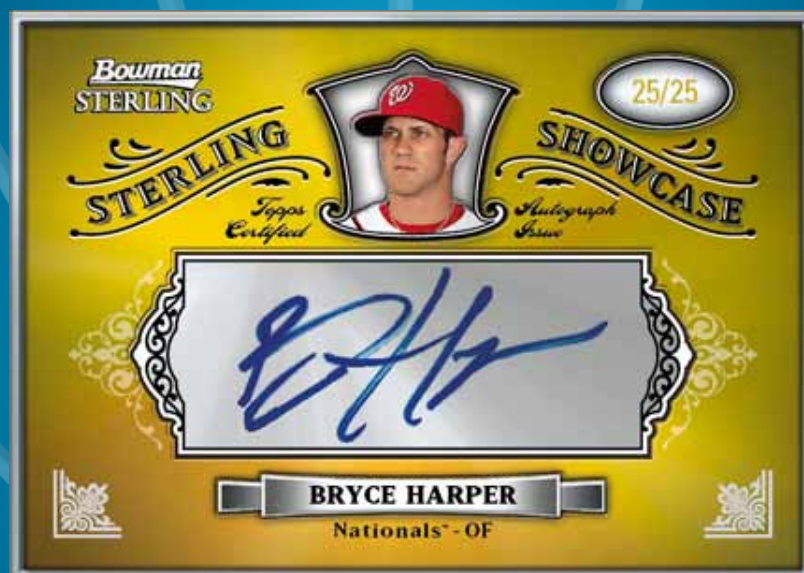

Bowman Sterling

is the last release of the year and it celebrates the best rookie and prospect performers from the 2012 season. This year's product is highlighted by the fact that there are now 3 autographs per pack.

EVERY PACK WILL INCLUDE:

3 Autograph cards
1 Rookie or Prospect card

2012

Bowman
STERLING™

2012

MAJOR LEAGUE BASEBALL®

Sterling Auto Showcase Card

STERLING AUTOGRAPH SHOWCASE!

Autograph cards of the top prospect & rookie performers from the 2012 season. Each card is embedded in a

STERLING SILVER FRAME. #d to 25. New!

Sterling Cards

Cards are made from Sterling Silver. 1/1. **New!**

2012

Bowman STERLING™

2012

MAJOR LEAGUE BASEBALL®

Next In Line Card

NEXT IN LINE

For the first time, Bowman asked its collectors to submit ideas to be used as an insert in this year's Bowman Sterling product. We selected the theme submitted by Guillaume Robert-Demolaize. The insert is called "Next in Line," and each card will feature a rookie and an up and coming prospect from the same team. Congrats Guillaume! **New!**