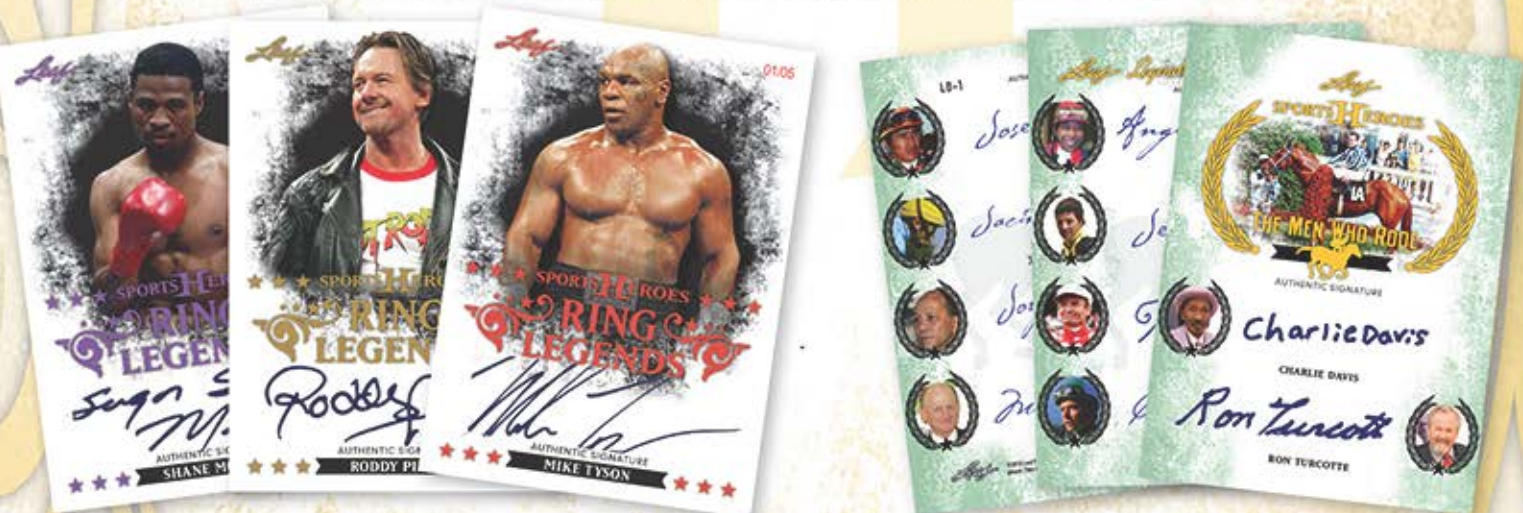

Ring Legends Autographs: Whether it be boxing or wrestling, the ring is home to many of sports' greatest legends. This set celebrates many of those names that changed their sport. Look for multiple autographed parallels as limited as 1/1, plus 1/1 autographed printing plates.

Multi-Signed Autographs: Look for multi-signed cards including an eight-jockey-signed Kentucky Derby Winner tribute, a dual autograph for the men who rode Secretariat, and a dual autograph of the film "The Blind Side" featuring both star and subject of the film.