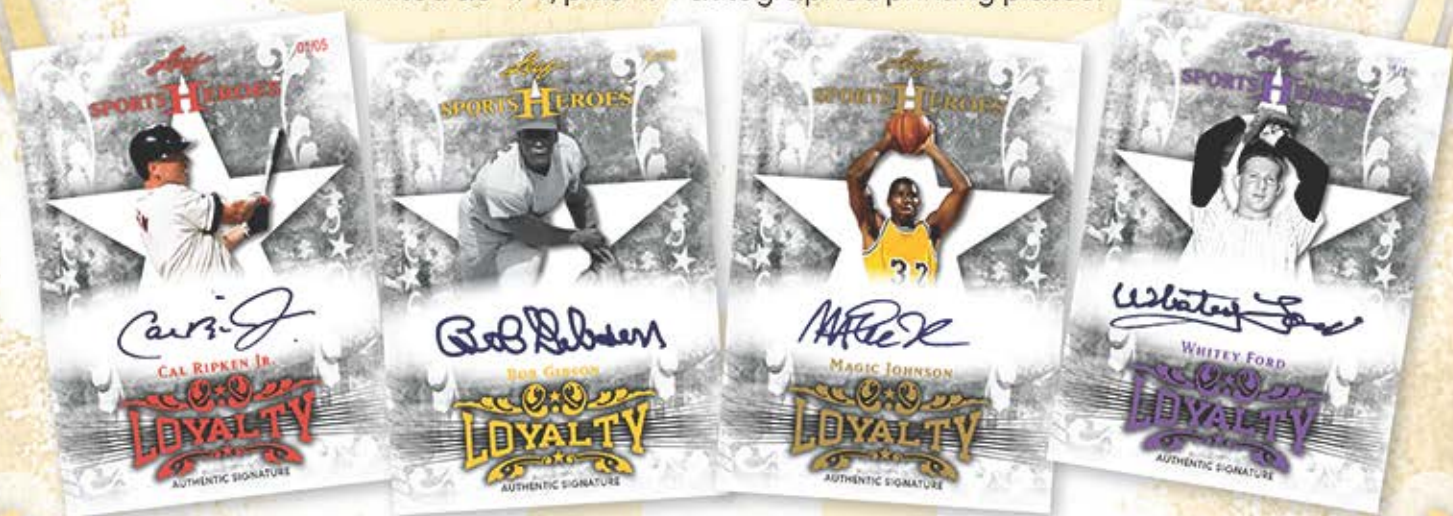

Look for:

Base Set Autographs: Featuring over 120 legends of sport, this all-autograph set will prove to be a fun set to collect with multiple parallels as low as 1/1, plus 1/1 autographed printing plates!!!

Canton's Finest Autographs: This insert set is loaded with Pro Football Hall of Famers whose careers are commemorated in Canton's leading tourist attraction. Look for multiple autographed parallels as limited as 1/1, plus 1/1 autographed printing plates.

Leaf

Going for the Gold Autographs: Loaded with Olympic greats, this set features athletes from all fields who made their name as legends in the Olympic games. Look for multiple autographed parallels as limited as 1/1, plus 1/1 autographed printing plates.