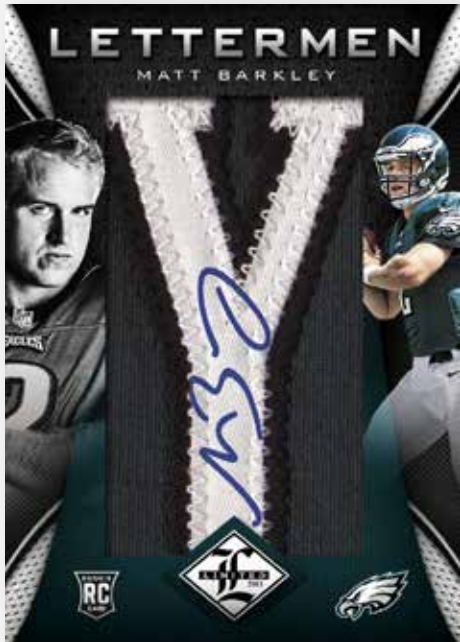

MATERIAL PHENOMS RC

BASE

MATCHING NUMBERS PRIME

Featuring a new design for 2013, the iconic Limited rookie card returns with oversized swatches and autographs from some of this year's best rookies.

Pairing two of the game's notable names, this insert showcases material from players who wear (or wore) the same jersey number. Also find parallels with position die-cuts.

ROOKIE LETTERMAN

LIMITED CUTS

GAME DAY MATERIALS PRIME

Showcasing authentic letters from NFL jerseys, these autographed gems return for 2013 Limited.

Look for cut signatures from 20 different legends, including Red Grange, Pete Rozelle and Sammy Baugh.