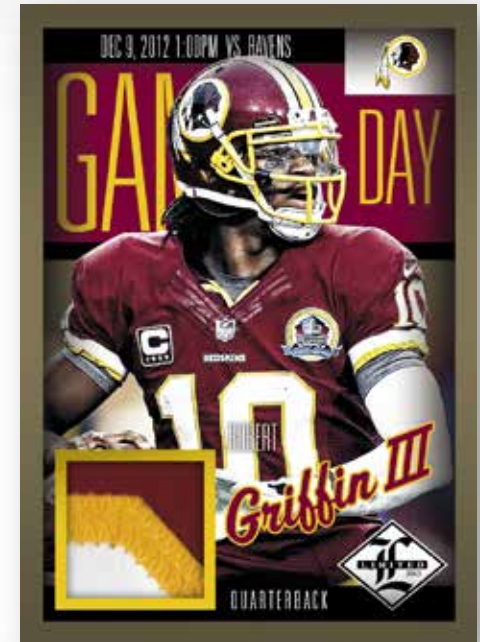

MATERIAL PHENOMS RC

BASE

MATCHING NUMBERS PRIME

Featuring a new design for 2013, the iconic Limited rookie card returns with oversized swatches and autographs from some of this year's best rookies.

Pairing two of the game's notable names, this insert showcases material from players who wear (or wore) the same jersey number. Also find parallels with position die-cuts.

ROOKIE LETTERMAN

LIMITED CUTS

GAME DAY MATERIALS PRIME

Showcasing authentic letters from NFL jerseys, these autographed gems return for 2013 Limited.

Look for cut signatures from 20 different legends, including Red Grange, Pete Rozelle and Sammy Baugh.