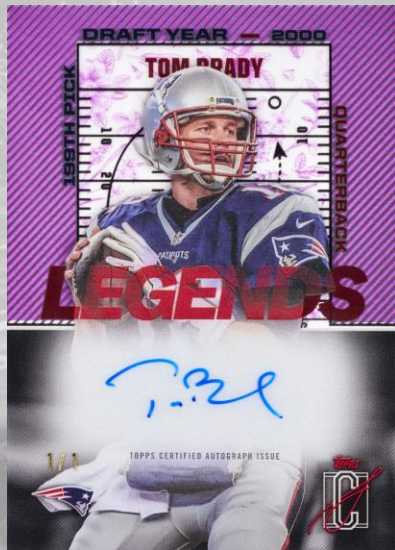

2025

Signature CLASS

football

2025 TOPPS SIGNATURE CLASS FOOTBALL

2025 Topps Signature Class Football features a 250-card base set highlighting top veterans and rising stars, including 150 rookies in Paper and Chrome parallels with a full range of colors.

Autographs are led by Chrome and Crystal Clear editions, alongside subsets like Supreme Signers, Preeminent Ink, and HOF Signs, with rare Dual and Triple Autographs also in the chase.

The checklist is packed with talent, featuring rookies like Jaxson Dart and Tetairoa McMillan, stars like Josh Allen and Jaxson Smith-Njigba, and legends including Tom Brady and Roger Staubach.

A strong release for collectors seeking both today's stars and all-time greats.

HOBBY

Each pack of 2025 Topps Signature Class Football contains four (4) cards. Each box contains a Chrome or Crystal Clear Autograph. Look for Paper Base, Paper Rookies, Chrome, Numbered cards, Refractors, and Inserts including Short Print Inserts.