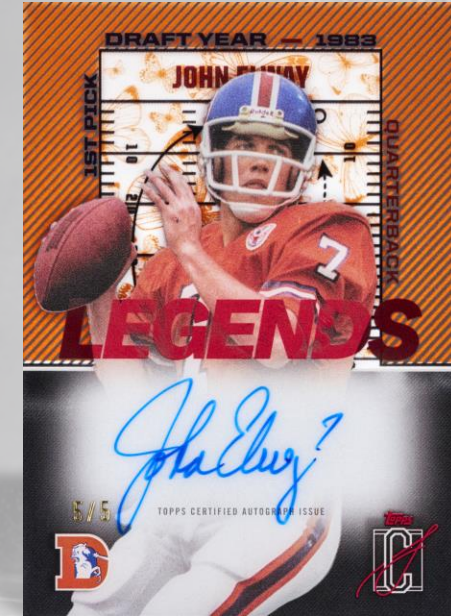

Autographs are led by Chrome and Crystal Clear editions, alongside subsets like Supreme Signers, Preeminent Ink, and HOF Signs, with rare Dual and Triple Autographs also in the chase.

The checklist is packed with talent, featuring rookies like Jaxson Dart and Tetairoa McMillan, stars like Josh Allen and Jaxson Smith-Njigba, and legends including Tom Brady and Roger Staubach.

Eight (8) Packs per Box
Four (4) Cards per Pack

[SKU DETAILS](#)

JUMBO

Each pack of 2025 Topps Signature Class Football contains ten (10) cards. Each box contains four (4) Autographs, including a Chrome or Crystal Clear Autograph. Each case contains two (2) Autographs. Look for Chrome, Paper Base, Paper Rookies, Numbered cards, Refractors, and Inserts including Short Print Inserts.

Ten (10) Packs per Box
Eight (8) Cards per Pack

[SKU DETAILS](#)

WHAT ARE YOU CHASING?

AUTOGRAPH

**Rookie Class Crystal
Clear Autographs**

AUTOGRAPH

**Veteran Class
Chrome Autographs**

AUTOGRAPH

**Legends of Their Class
Crystal Clear Autographs**

WHAT ARE YOU CHASING?

AUTOGRAPH

Supreme Signers

AUTOGRAPH

Preeminent Ink

AUTOGRAPH

HOF Signs