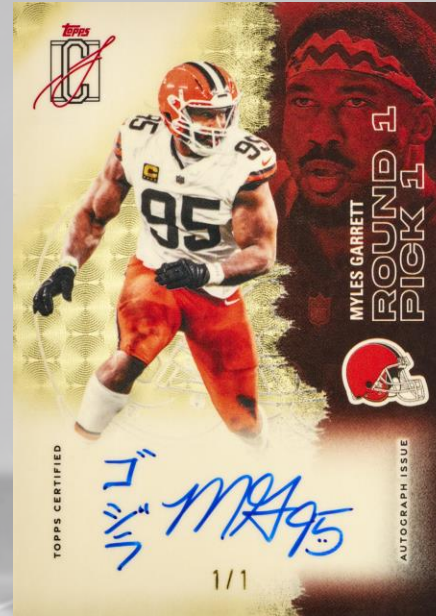

Autographs are led by Chrome and Crystal Clear editions, alongside subsets like Supreme Signers, Preeminent Ink, and HOF Signs, with rare Dual and Triple Autographs also in the chase.

The checklist is packed with talent, featuring rookies like Jaxson Dart and Tetairoa McMillan, stars like Josh Allen and Jaxson Smith-Njigba, and legends including Tom Brady and Roger Staubach.

Ten (10) Packs per Box
Eight (8) Cards per Pack

[SKU DETAILS](#)

WHAT ARE YOU CHASING?

AUTOGRAPH

**Rookie Class Crystal
Clear Autographs**

AUTOGRAPH

**Veteran Class
Chrome Autographs**

AUTOGRAPH

**Legends of Their Class
Crystal Clear Autographs**

WHAT ARE YOU CHASING?

AUTOGRAPH

Supreme Signers

AUTOGRAPH

Preeminent Ink

AUTOGRAPH

HOF Signs