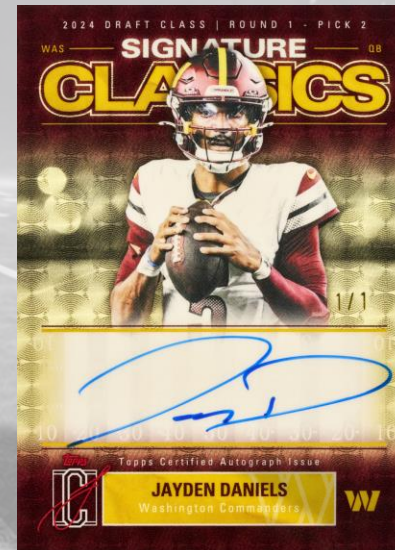

2025

Signature CLASS

football

2025 TOPPS SIGNATURE CLASS FOOTBALL

2025 Topps Signature Class Football features a 250-card base set highlighting top veterans and rising stars, including 150 rookies in Paper and Chrome parallels with a full range of colors.

Autographs are led by Chrome and Crystal Clear editions, alongside subsets like Supreme Signers, Preeminent Ink, and HOF Signs, with rare Dual and Triple Autographs also in the chase.

The checklist is packed with talent, featuring rookies like Jaxson Dart and Tetairoa McMillan, stars like Josh Allen and Jaxson Smith-Njigba, and legends including Tom Brady and Roger Staubach.

A strong release for collectors seeking both today's stars and all-time greats.

HOBBY

Each pack of 2025 Topps Signature Class Football contains four (4) cards. Each box contains a Chrome or Crystal Clear Autograph. Look for Paper Base, Paper Rookies, Chrome, Numbered cards, Refractors, and Inserts including Short Print Inserts.