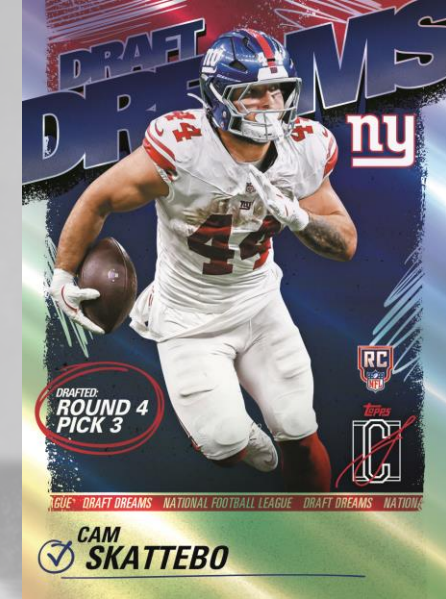

Autographs are led by Chrome and Crystal Clear editions, alongside subsets like Supreme Signers, Preeminent Ink, and HOF Signs, with rare Dual and Triple Autographs also in the chase.

The checklist is packed with talent, featuring rookies like Jaxson Dart and Tetairoa McMillan, stars like Josh Allen and Jaxson Smith-Njigba, and legends including Tom Brady and Roger Staubach.

SSP

Odyssey

SSP

First Class

SSP

Draft Dreams

BASE CARD PARALLEL MATRIX

BASE CARDS