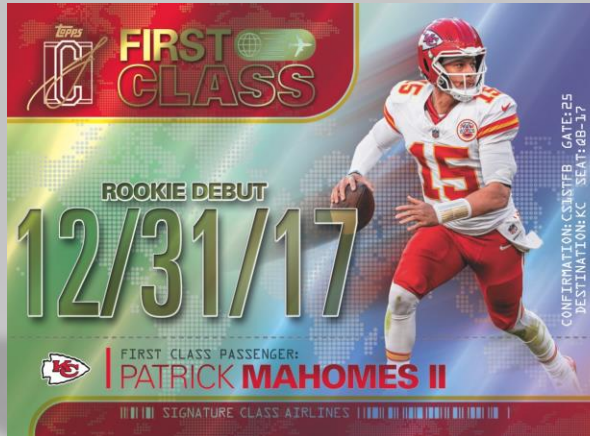

Odyssey

SSP