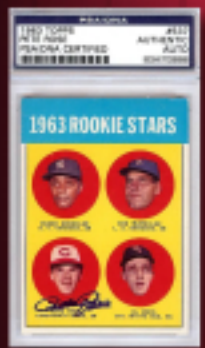

Leaf Best of Baseball Unopened Edition 2014

Leaf is pleased to announce the baseball release in one of its most exciting and innovative new product categories, **2014 Leaf Best of Baseball: Unopened Edition.** This release celebrates all that is great about the thrill of unopened boxes. This product includes a vast assortment of titles including many of the most exciting products of the last 30 years. In addition, each and every box will include a PSA/DNA encapsulated authentic Pete Rose autograph ranging from 1963 Topps Rookie cards to difficult to find 1960's and 1970's releases and well as 1980's and beyond issues. This is sure to add value for all types of collectors!

Leaf Best of Baseball Unopened Edition 2014

6 BOXES PER CASE
EACH BOX CONTAINS 1 BUYBACK BASEBALL BOX PLUS 1 AUTOGRAPHED PETE ROSE CARD FROM 1963 TO PRESENT (PSA/DNA ENCAPSULATED AUTHENTIC)

**PRODUCT RELEASES:
 LATE JULY 2014
 ORDERS ARE DUE NO LATER THAN:
 6/30/2014**