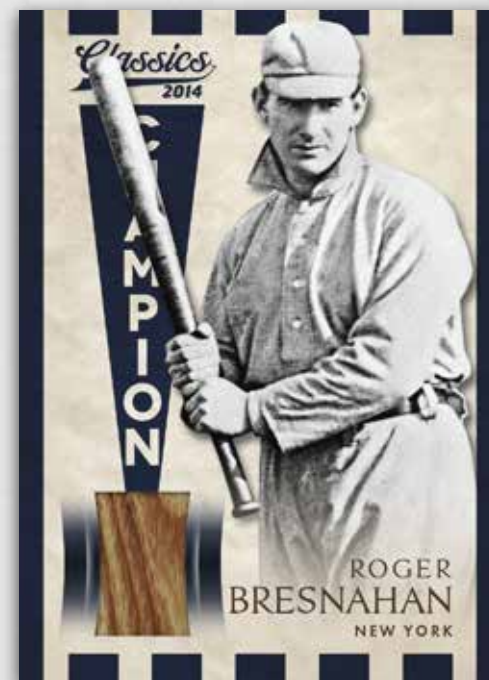

CHAMPION MATERIALS

This 20-card set features players who have won the championship including the industries first memorabilia cards of both Roger Bresnahan and Bob Meusel! Also look for Honus Wagner, Lou Gehrig, Dave Bancroft, Eddie Collins, Frank Chance and Jake Daubert each #d/99 or less!