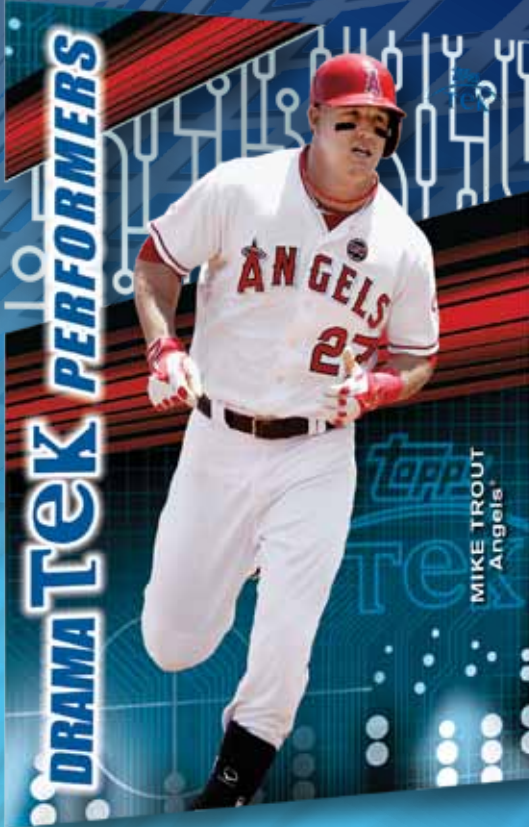

topps®

2015

HIGH TEK BASEBALL

DramaTEK Performers Insert Card