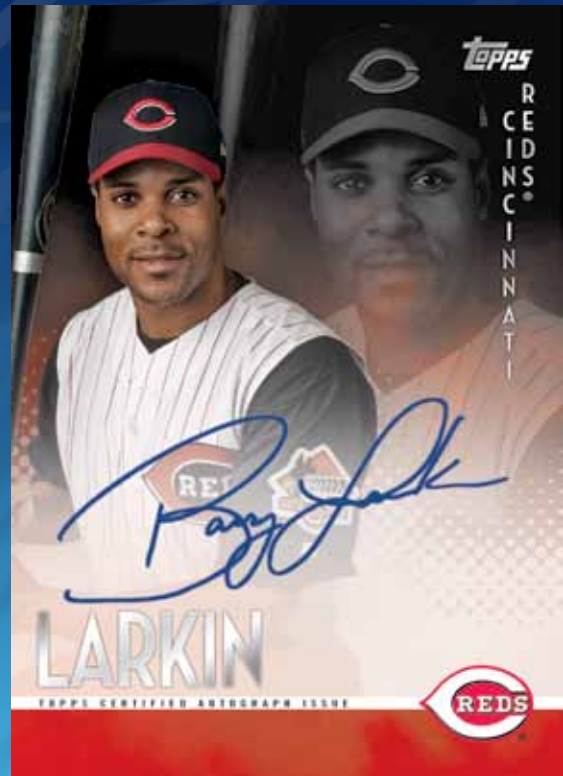

Low-Tek Diffractor Autograph Card

INSERT CARDS & RECREATES

DramaTEK PERFORMERS **NEW!**

The biggest superstars of *MLB*® will be featured on a recreate of the 2000 Topps TEK DramaTEK Performers insert. Sequentially numbered.

- Red Orbit Diffractor Parallel: sequentially numbered to 5.
- Black Galactic Diffractor Parallel: numbered 1/1.
- Autograph Parallel: up to 10 subjects featuring ON-CARD autographs! Sequentially numbered to 25.

LOW-TEK DIFFRACTORS

Continuing with the design used in 2014 High Tek, inducting 15 new subjects into the set.

- Autograph Parallel: up to 10 subjects featuring ON-CARD autographs! Sequentially numbered to 25.