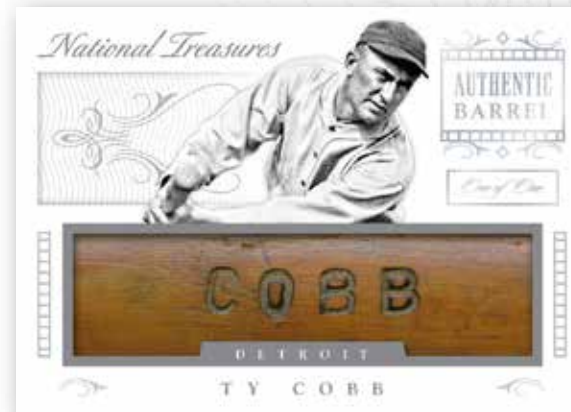

BAT BARRELS

Chase the almighty, sequentially numbered 1-of-1, Bat Barrel nameplates! Look for Eddie Collins, Frank Chance, George Case, George Kelly, George Sisler, Harvey Kuenn, Honus Wagner, Joe DiMaggio, Johnny Mize, Lloyd Waner, Paul Waner, Ron Santo, Ted Williams, Tris Speaker, Ty Cobb, Willie Keeler, Kris Bryant, Carlos Correa, Yasmany Tomas, Al Simmons and Bob Meusel, numbered to 1! Also find 1-of-1 Bat Knobs, featuring 25 of the games greats!

PANINI

© 2015 Panini America, Inc. Printed in the USA. Official Licensee of Major League Baseball Players Association

Panini America, Inc. is in no way affiliated with either Major League Baseball or Major League Baseball Properties, Inc. nor have these trading cards been prepared, approved, endorsed, or licensed by either Major League Baseball or Major League Baseball Properties, Inc.

All information is accurate at the time of posting – content is subject to change. Card images are solely for the purpose of design display. Actual images used on cards to be determined.

© 2015 Panini America, Inc. Printed in the USA.