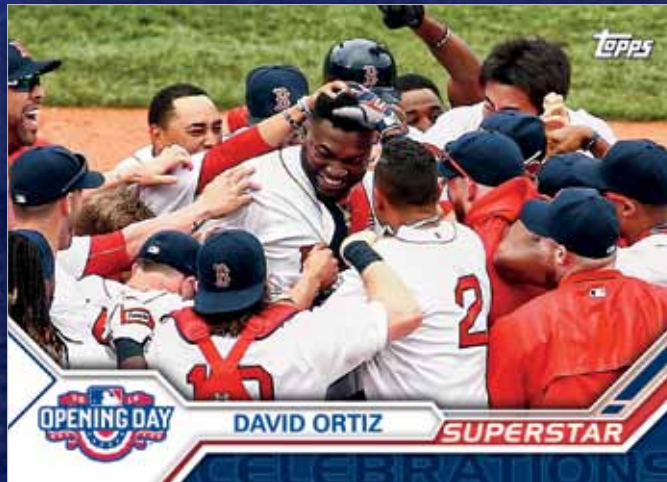

SUPERSTAR CELEBRATIONS

TOPPS

OPENING DAY BASEBALL

2017

INSERT CARDS

- **OPENING DAY® STARS** - Full-size sticker cards featuring the biggest stars in baseball.
- NEW!** • **NATIONAL ANTHEM** - These cards capture players with their caps off during the playing of the National Anthem.
- NEW!** • **STADIUM SIGNATURES** - Whether you get to the stadium early or hang out after the game, nothing beats an autograph from an *MLB®* player.
- NEW!** • **BASE CARD VARIATIONS** - Your favorite players with image variations that capture fun, candid moments from the 2016 *MLB®* season.
- NEW!** • **OPENING DAY®** - Take me out to the ball game! Baseball is back and this card set captures wonderful field imagery from *Opening Day®* week.