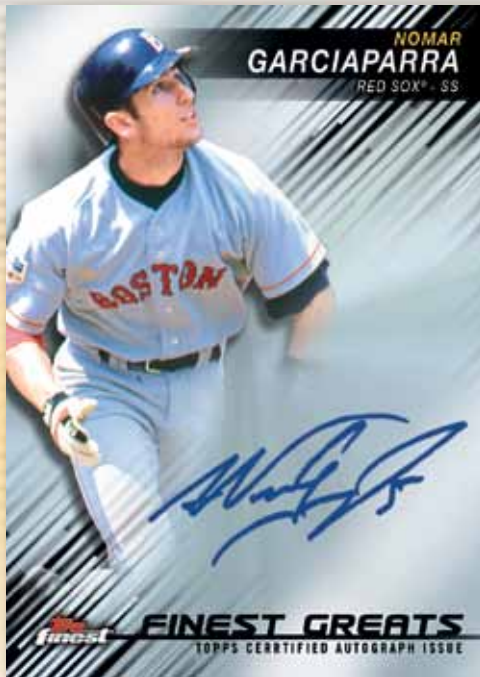

Topps 2016 finest BASEBALL

Finest Greats Autograph Card

THE POPULAR FINEST GREATS AUTOGRAPH SET WILL RETURN IN THIS YEAR'S RELEASE, WITH AN ARRAY OF NEW NAMES TO FIND AND COLLECT.

FINEST GREATS AUTOGRAPHS 1 PER CASE

Elite MLB® retired players deserving of inclusion in the Finest Greats autograph set.

- **Gold Refractor Parallel:** sequentially numbered.
- **Orange Refractor Parallel:** sequentially numbered to 25.
- **Red Refractor Parallel:** sequentially numbered to 5.
- **SuperFractor Parallel:** numbered 1/1.
- **Printing Plates:** numbered 1/1.

FINEST ORIGINALS AUTOGRAPHS NEW!

Featuring an assortment of Topps Finest buybacks from the past 20+ years with ON-CARD autographs.