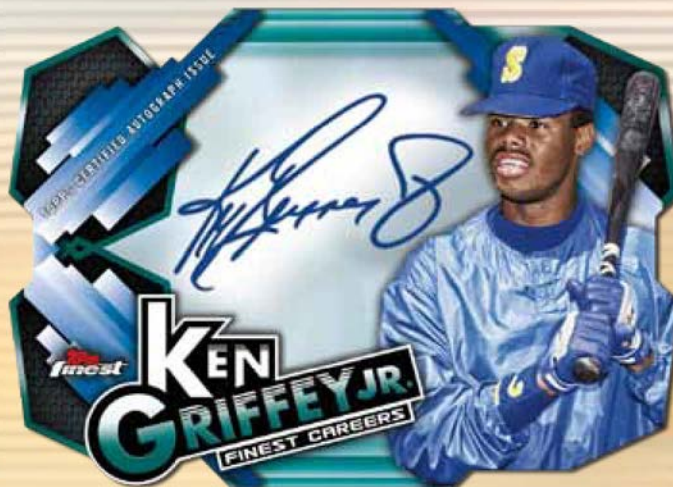

Each master box of 2016 Topps Finest Baseball includes 2 autograph cards and will arrive in stores in June 2016.

Topps 2016 finest BASEBALL

AUTOGRAPH CARDS

Finest Autograph Card

Finest Autograph Card -
Red Parallel

Additionally, look for non-autographed Finest Firsts insert cards!

Topps 2016 finest BASEBALL

Finest Greats Autograph Card

THE POPULAR FINEST GREATS AUTOGRAPH SET WILL RETURN IN THIS YEAR'S RELEASE, WITH AN ARRAY OF NEW NAMES TO FIND AND COLLECT.

FINEST GREATS AUTOGRAPHS 1 PER CASE

Elite MLB® retired players deserving of inclusion in the Finest Greats autograph set.

- **Gold Refractor Parallel:** sequentially numbered.
- **Orange Refractor Parallel:** sequentially numbered to 25.
- **Red Refractor Parallel:** sequentially numbered to 5.
- **SuperFractor Parallel:** numbered 1/1.
- **Printing Plates:** numbered 1/1.

FINEST ORIGINALS AUTOGRAPHS NEW!

Featuring an assortment of Topps Finest buybacks from the past 20+ years with ON-CARD autographs.

Topps 2016 finest BASEBALL

Finest Careers Die-Cut Autograph Card

THE POPULAR FINEST CAREERS DIE-CUT INSERT SET INTRODUCED IN 2015 WILL RETURN IN 2016 WITH A 10-CARD TRIBUTE TO THE ONE-AND-ONLY KEN GRIFFEY JR.!