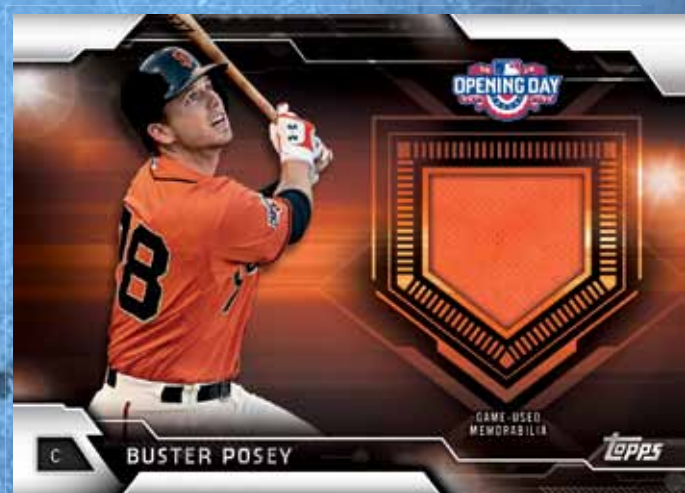

OPENING DAY® RELIC CARD

AUTOGRAPHED CARDS

Opening Day® Autographs Notable players are showcased on cards that feature their autographs.

Mascot Autographs The game's leading performers in the stands receive autograph cards.

RELIC CARDS

Opening Day® Relics Cards featuring game-worn uniforms or game-used bats for 10 top players.

Solicitation subject to change Final odds/players subject to actual production runs.