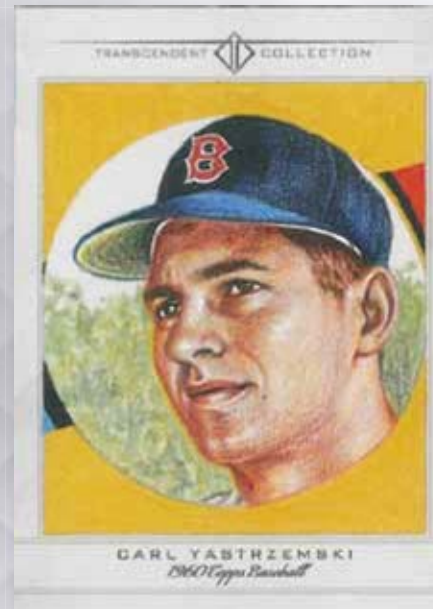

1960 Topps Baseball