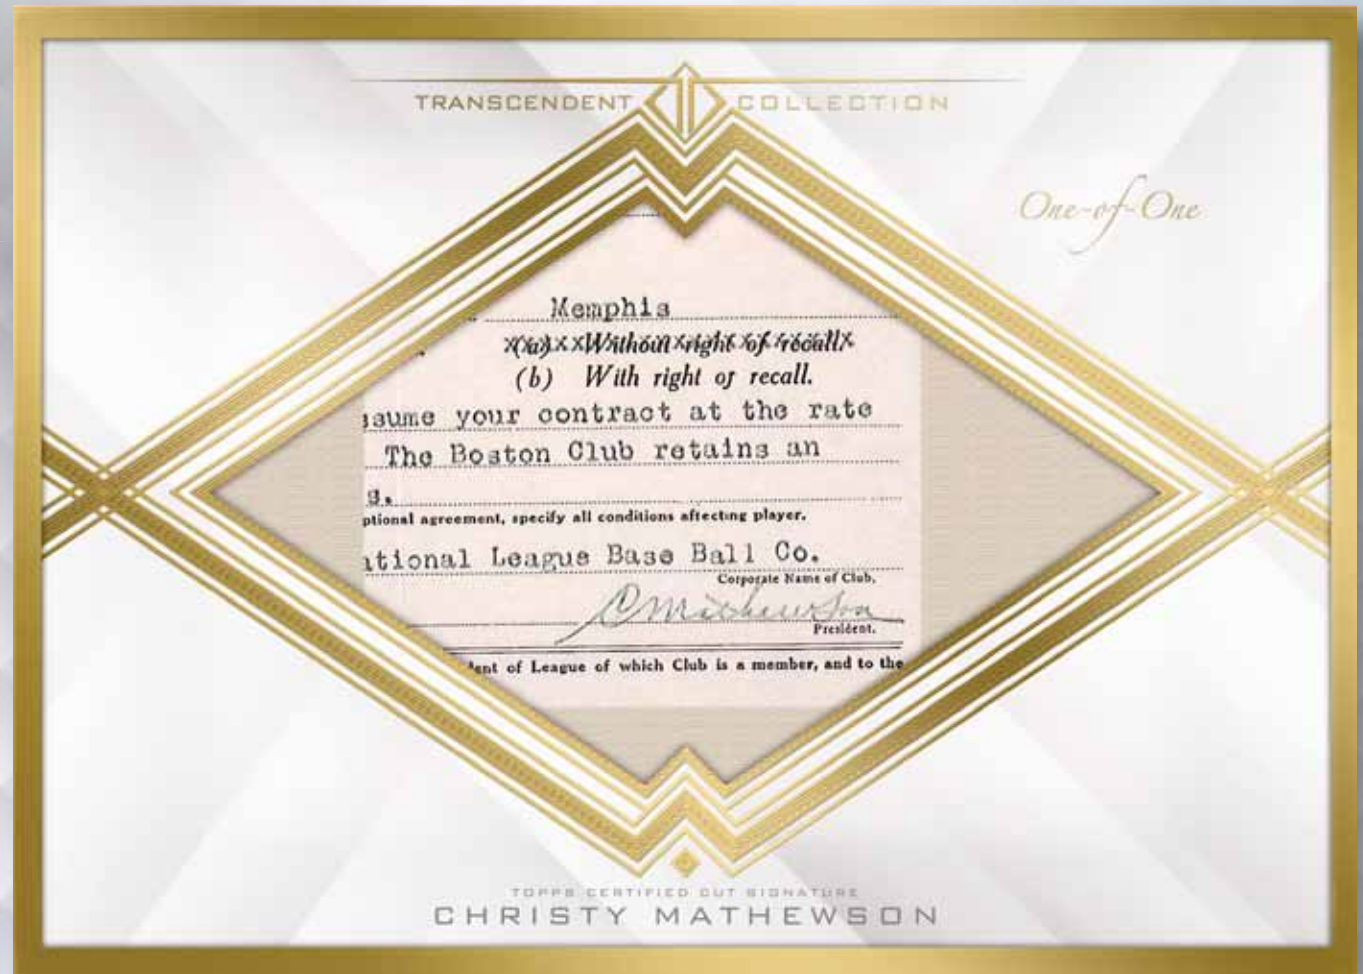

TRANSCENDENT COLLECTION™

- Eleanor Roosevelt, First Lady of the United States
- Ingrid Bergman, Actress
- Franklin Roosevelt, President of the United States
- Calvin Coolidge, President of the United States
- Vince Lombardi, Football Coach
- Gil Hodges, Brooklyn Dodgers™
- Mel Ott, New York Giants™
- Judy Garland, Actress
- Neil Armstrong, Astronaut
- Roberto Clemente, Pittsburgh Pirates®
- Sadaharu Oh, Baseball Player
- Lou Gehrig, New York Yankees®
- Satchel Paige, St. Louis Browns™
- Christy Mathewson, New York Giants™
- George Steinbrenner, New York Yankees®
- Roger Maris, New York Yankees®
- Honus Wagner, Pittsburgh Pirates®

Box Topper