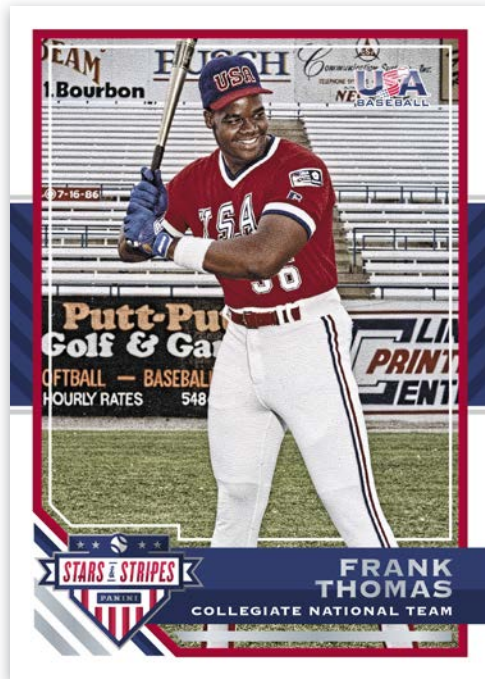

BASE

Exclusive 100-card base set with limited parallels & printing plates featuring the current USA baseball team & alumni.

ALUMNI SIGNATURES

Exclusive on-card signatures of prestigious alumni & limited parallel versions signed in red & green Ink.

COLLEGIATE NATIONAL TEAM SIGNATURES

Exclusive 44-card set features, on-card signatures of the Collegiate and 18U National Teams. Look for limited black, red & green parallels signed in black, red & green Ink.