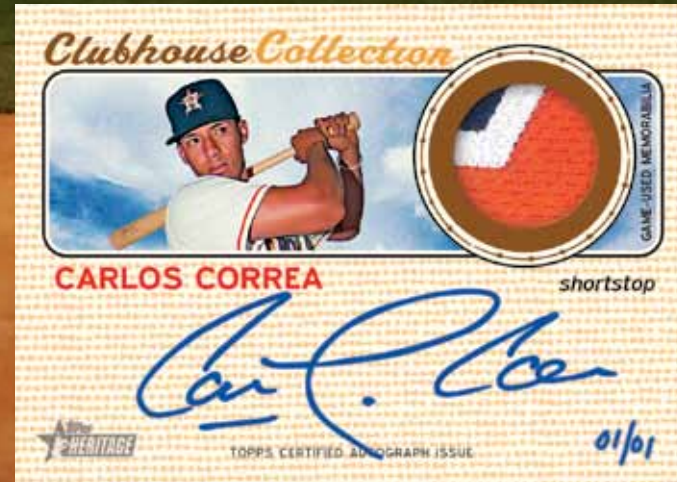

2017

MAJOR
LEAGUE
BASEBALL®

Base Card - Chrome Parallel

BASEBALL

Clubhouse Collection Autograph Relic Card

Clubhouse Collection Autograph Patch Card

AUTOGRAPHED RELIC CARDS

CLUBHOUSE COLLECTION AUTOGRAPHED RELICS – Single uniform and bat relic cards to be signed on-card by active players. Hand-numbered to low quantities.