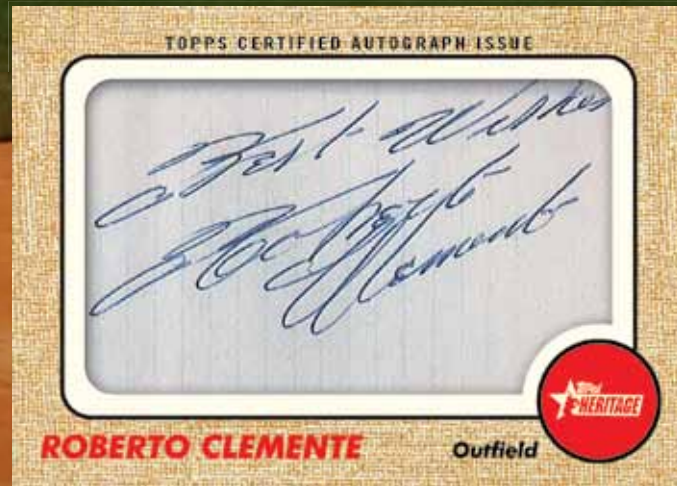

NEW! **Patch Parallel** – Hand-numbered 1/1. **HOBBY ONLY.**

Clubhouse Collection Dual Relic Card

Clubhouse Collection Relic - Patch Parallel

2017

MAJOR LEAGUE BASEBALL®

BASEBALL

Baseball Cut Signature Card