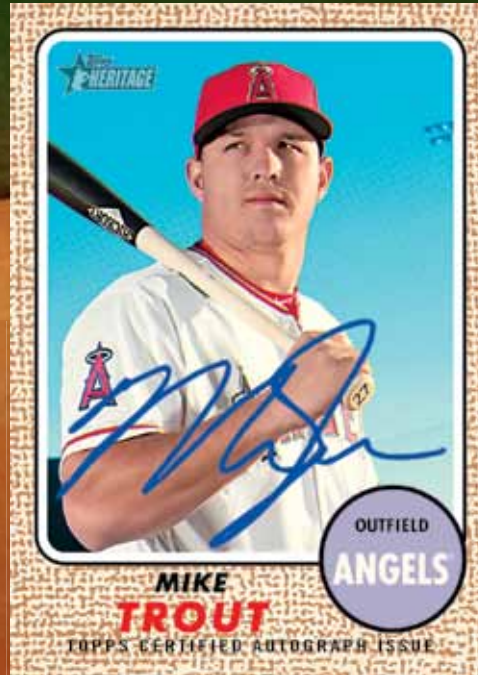

NEW! **Autograph Patch Parallel** – Hand-numbered 1/1. **HOBBY ONLY.**

2017

MAJOR
LEAGUE
BASEBALL®

BASEBALL

Real One Dual Autograph Card

Real One Autograph Card

Real One Autograph Card -
Real One Special Edition

AUTOGRAPH CARDS

2017

MAJOR
LEAGUE
BASEBALL®

REAL ONE AUTOGRAPHS – Retired and active players sign on-card autographs in blue ink. Select cards will feature players that appeared for the last time on a Topps card in 1968.