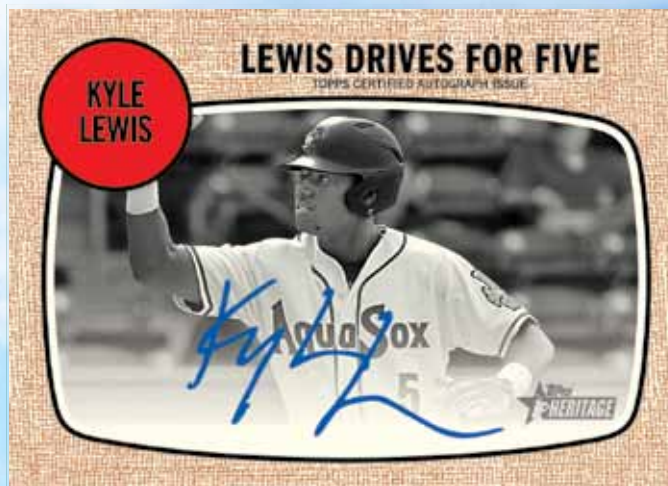

REAL ONE AUTOGRAPHS – Autograph cards of *Minor League Baseball*® stars in the 1968 Topps base card design.

- **Blue Border Parallel** – sequentially numbered.
- **Gray Border Parallel** – sequentially numbered to 25.
- **Orange Border Parallel** – numbered 1/1.

FANTASTIC FEATS AUTOGRAPHS – Featuring impressive current *MiLB*® accomplishments on the 1968 Topps *World Series*® Highlights design. Sequentially numbered. **NEW!**

- **Gray Border Parallel** – sequentially numbered to 25.
- **Orange Border Parallel** – numbered 1/1.

LOOMING LEGACY AUTOGRAPHS

Showcasing a combination of top *MiLB*® standouts and retired greats with on-card autographs. Sequentially numbered.

- **Orange Border Parallel** – numbered 1/1.

True to the Heritage brand, also look for unannounced surprises and short-printed autograph variations. **NEW!**