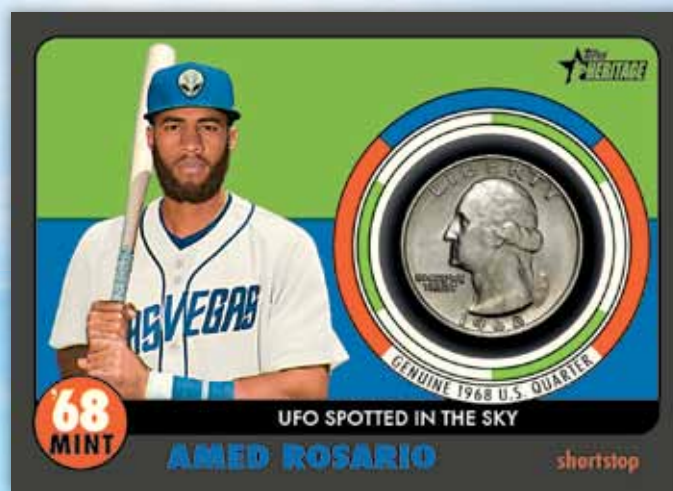

'68 Mint Relic – Black Quarter Parallel