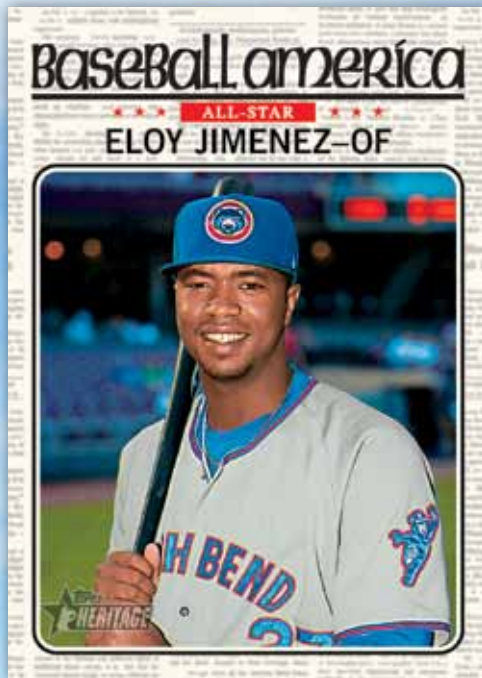

'68 MINT RELICS – Featuring active players with a nickel minted in 1968. Sequentially numbered.

- **Gray Quarter Parallel** – showcasing a 1968 U.S. quarter. Sequentially numbered to 25.
- **Black Quarter Parallel** – showcasing a 1968 U.S. quarter. Numbered 1/1.
- **Autograph Relic Parallel** – featuring a player autograph and a coin from 1968. Sequentially numbered to 10. **NEW!**

Clubhouse Collection Relic

'68 Mint Relic – Black Quarter Parallel

2017 MINOR LEAGUE™ BASEBALL

INSERT CARDS

Insert subsets within 2017 Heritage *Minor League Baseball*® have been revamped and will feature the year's top prospects.