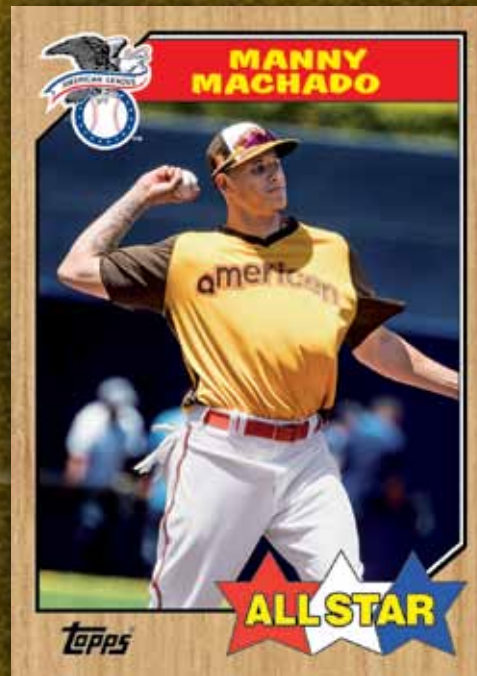

1987 TOPPS BASEBALL – ROOKIE & ALL-STAR EDITION The 1987 set is one of the most recognizable designs of all time with its wood-grain border and clean look. We celebrate the 30th Anniversary of this iconic design with an expansive trading card set showcasing *MLB® All-Star Game®* players from the past 30 years, as well as 2017 *MLB®* rookies. **Inserted 1:4 packs**

- **RED PARALLEL** - Sequentially numbered to 25.
- **PLATINUM PARALLEL** - Sequentially numbered 1/1.

Insert Card – 1987 Topps Baseball All-Star

TOPPS
BASEBALL
2017 SERIES 2

INSERT CARDS