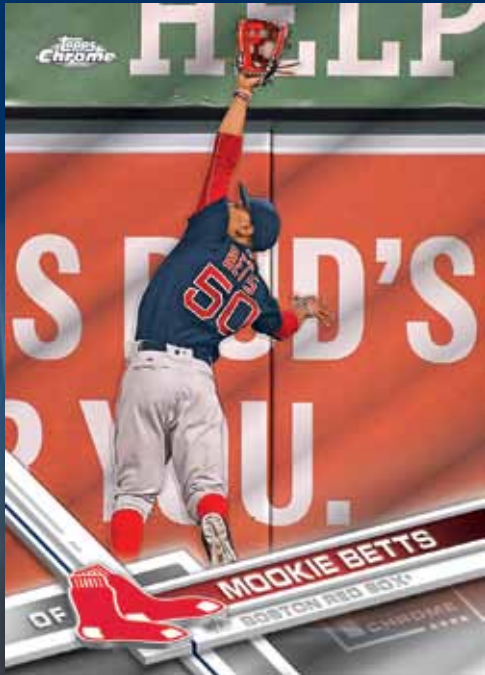

Base Card

The extensive base set of 2017 Topps Chrome will include the biggest stars from Topps Series 1 and 2 on chrome technology, including the most current and collectible rookies.

Base Cards

- Refractor
- Prism Refractor
- Negative Refractor: limited.
- Purple Refractor: sequentially numbered.
- Blue Refractor: sequentially numbered.
- Green Refractor: sequentially numbered.
- Blue Wave Refractor: sequentially numbered. **HOBBY SKUS ONLY**
- Gold Refractor: sequentially numbered.
- Orange Refractor: sequentially numbered to 25. **HOBBY ONLY**
- Red Refractor: sequentially numbered to 5.
- SuperFractor: numbered 1/1.
- Printing Plates: numbered 1/1.