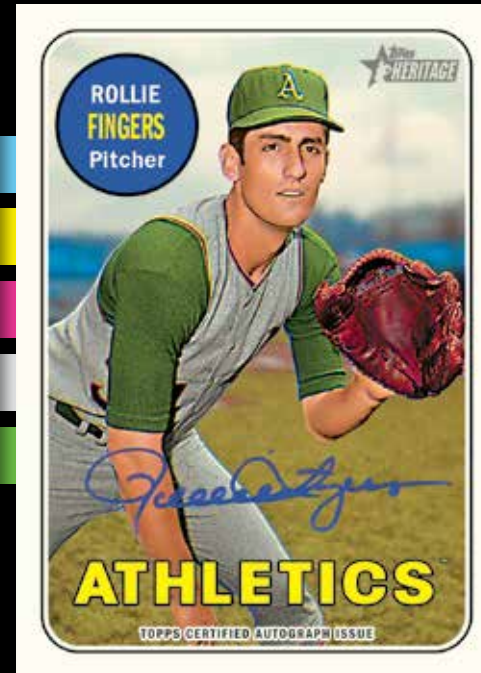

Autograph Patch Parallel – Hand-numbered 1/1. **HOBBY ONLY – NEW!**

Topps® MAJOR LEAGUE BASEBALL®

HERITAGE HIGH NUMBER

BASEBALL 2018

Amazin' Mets Autograph Card

Real One Autograph Card

Real One Autograph Card - Red Ink Special Edition

AUTOGRAPH CARDS

REAL ONE AUTOGRAPHS – Retired and active players sign **ON-CARD** autographs in blue ink. Select cards will feature players that appeared for the last time on a Topps card in 1969.

Real One Special Edition – hand #'d to 69. Signed in red ink