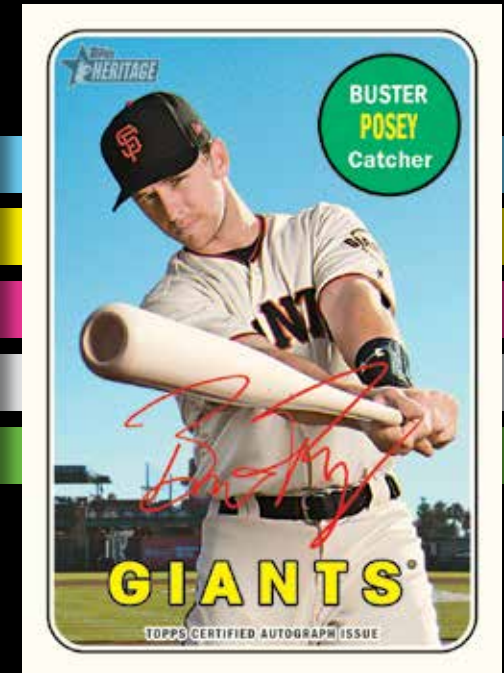

Real One Autograph Card - Red Ink Special Edition

AUTOGRAPH CARDS

REAL ONE AUTOGRAPHS – Retired and active players sign **ON-CARD** autographs in blue ink. Select cards will feature players that appeared for the last time on a Topps card in 1969.

Real One Special Edition – hand #'d to 69. Signed in red ink

REAL ONE DUAL AUTOGRAPHS – Retired and active players from the same franchise sign **ON-CARD** autographs in blue ink. Hand-numbered to 25. **HOBBY ONLY**

AMAZIN' METS AUTOGRAPHS – Members of the *World Series*® Champion 1969 *New York Mets*® sign **ON-CARD** autographs in blue ink. Numbered to 69. **NEW!**

REGGIE JACKSON HIGHLIGHTS

AUTOGRAPHS – Autographs will be signed on card in blue ink. Hand-numbered to 5. **NEW!**