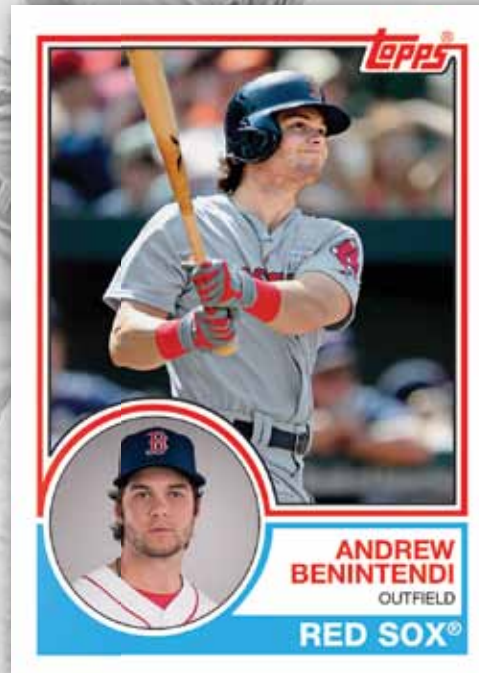

TOPPS

BASEBALL

2018 SERIES ONE

INSERT CARDS

SUPERSTAR SENSATIONS – These artist-inspired cards capture the brightest players in the game. Inserted **1:8 packs**.

- **Blue Parallel**
- **Black Parallel** – Sequentially numbered to 299.
- **Gold Parallel** – Sequentially numbered to 50.
- **Red Parallel** – Sequentially numbered to 10.
- **Platinum Parallel** – Numbered 1/1.

MLB® AWARDS – Pays homage to the various 2017 award winners including MVPs, Cy Young Award Winners, ROYs, Silver Sluggers and best fielders. Inserted **1:8 packs**.

- **Blue Parallel**
- **Black Parallel** – Sequentially numbered to 299.
- **Gold Parallel** – Sequentially numbered to 50.
- **Red Parallel** – Sequentially numbered to 10.
- **Platinum Parallel** – Numbered 1/1.

1983 TOPPS BASEBALL – Topps celebrates the 35th Anniversary of this iconic design that featured the rookie cards of Hall of Famers Tony Gwynn, Wade Boggs and Ryne Sandberg. Inserted **1:4 packs**.

- **Blue Parallel**
- **Black Parallel** – Sequentially numbered to 299.
- **Gold Parallel** – Sequentially numbered to 50.
- **Red Parallel** – Sequentially numbered to 10.
- **Platinum Parallel** – Numbered 1/1.

Insert Card - 1983 Topps Baseball