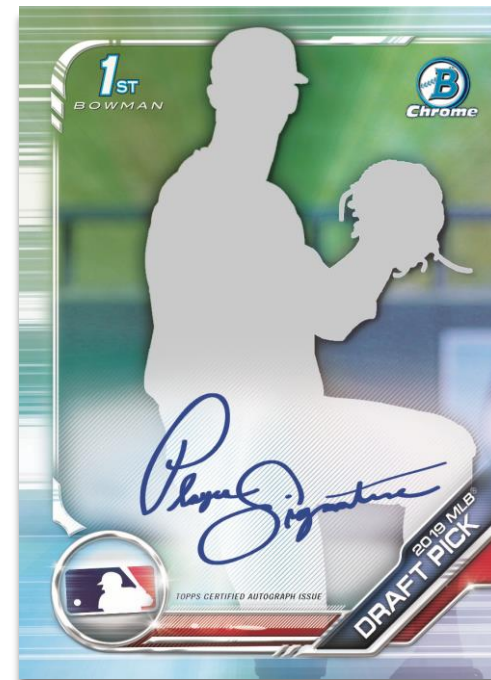

Chrome Draft Pick Autograph Card

AUTOGRAPH CARDS