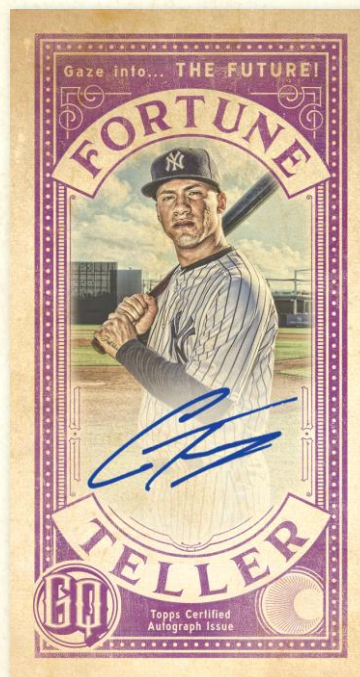

RETAIL

2019 TOPPS GYPSY QUEEN BASEBALL

AUTOGRAPH CARDS

Gypsy Queen Autographs

Featuring ON-CARD autographs of active veterans, rookies, and *MLB*® retired greats.

- Indigo Parallel: sequentially numbered to 150.
- Black Parallel: numbered 1/1.

Mini Rookie Autographs

A mini autograph set exclusively featuring the top 2019 rookies with ON-CARD signatures. Sequentially numbered to 99.

- Black & White Parallel: sequentially numbered to 50.
- Black Parallel: numbered 1/1.

Fortune Tellers Mini Autographs

Autograph variations of the insert design, featuring on-card signatures.

- Black Parallel: numbered 1/1.

Jackie Robinson Day Image Variations Autographs

Autograph variations of the insert design, featuring on-card signatures.

- Black & White Parallel: sequentially numbered to 42.
- Black Parallel: numbered 1/1.

Fortune Tellers
Mini Autograph