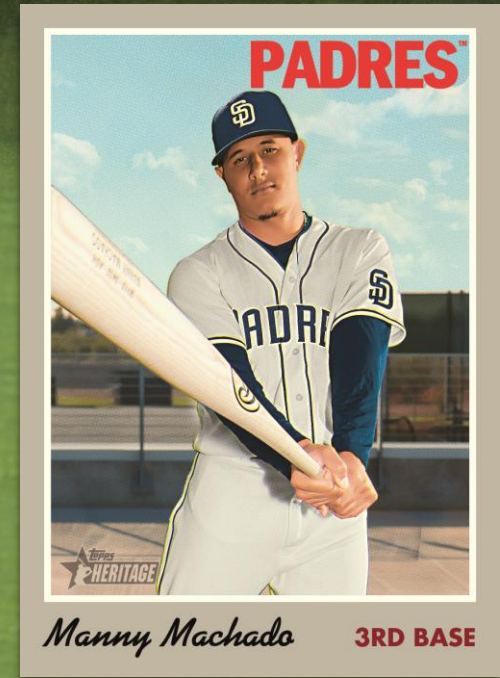

# 2019 HIGH NUMBER BASEBALL

RE-LIVING THE 1970  
TOPPS DESIGN

Base Card Mini Variation

The Hammer's Greatest Hits Autograph Card

Base Card

Complete your Topps Heritage set with the release of 2019 Topps® Heritage High Number Baseball, with new cards featuring Rookie Call-Ups and Traded Veteran Players.

Highlights of this set include Real One Autographs, Clubhouse Collection Relics, "The Hammer's Greatest Hits" Autographs, and 1970 Topps® Poster Box Loaders!

Each Hobby Box will guarantee 1 Autograph or Relic Card