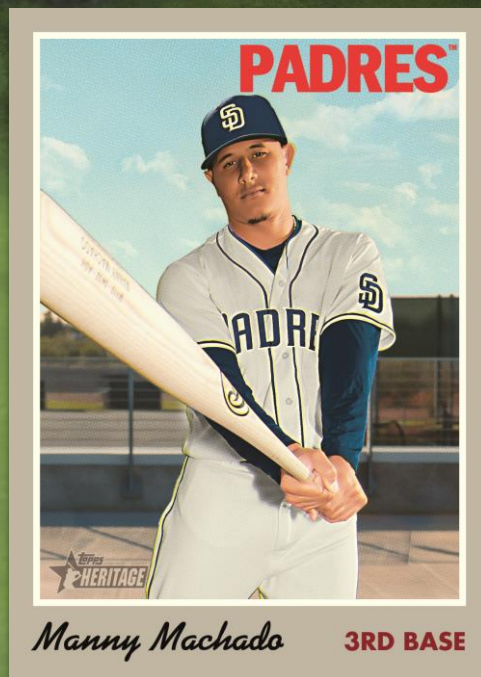

# 2019 HIGH NUMBER BASEBALL

RE-LIVING THE 1970  
TOPPS DESIGN

BASE CARDS

501-725

Base Card Mini Variation

Base Card