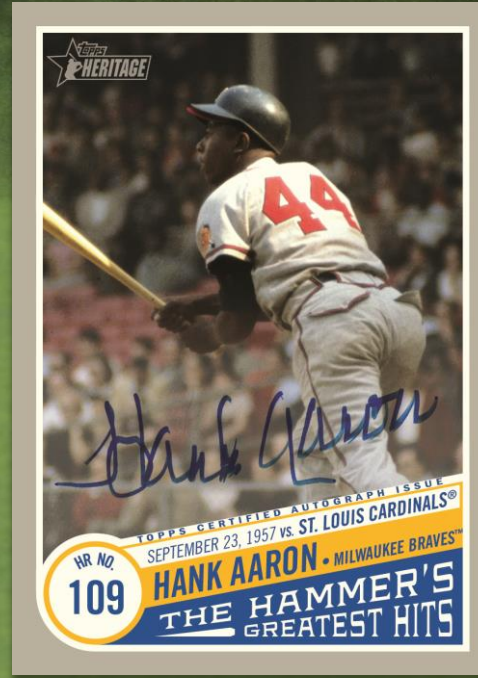

The Hammer's Greatest Hits Autograph Card