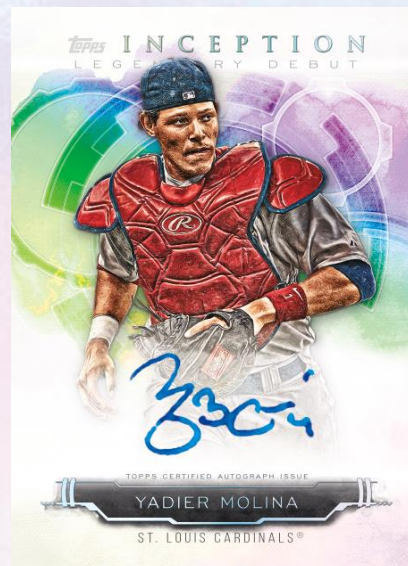

TOPPS INCEPTION

**Base Rookies and Emerging Stars
Autograph - Orange Parallel**

Inception Legendary Debut Autograph

Topps Inception Baseball is back and better than ever. This year we are proud to deliver autographs and autograph relic cards of the year's most collectible up-and-coming rookies and young stars, right before the start of the 2019 *MLB*® season.