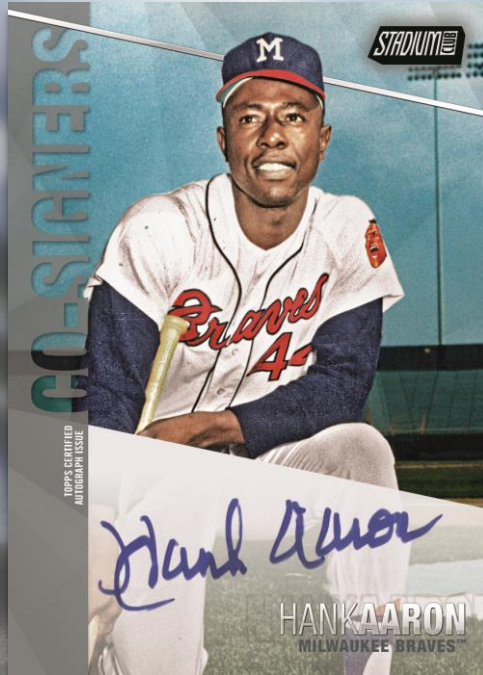

AUTOGRAPH CARDS

Topps STADIUM CLUB

HOBBY

Co-Signers Autograph Card