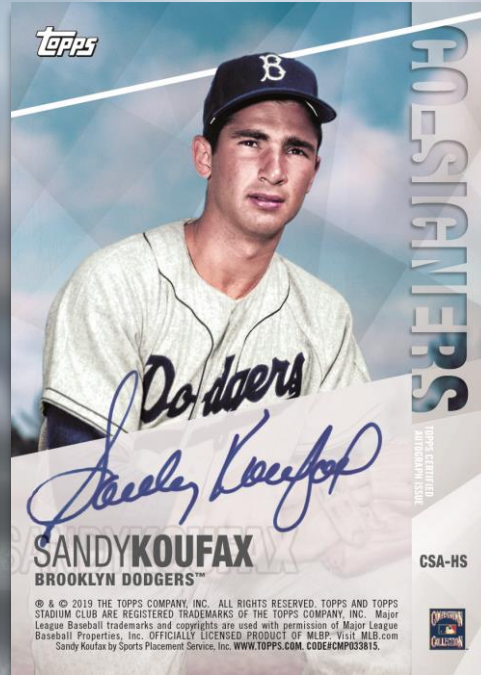

Co-Signers Autograph Card

AUTOGRAPH CARDS Continued

- **Co-Signers** – 2 on-card autographs per card. Numbered to 10 or less
  - Gold Rainbow Foil Parallel – Numbered 1 of 1 **HOBBY ONLY**
- **Beam Team Autographs** - Numbered to 15 or less
  - Orange Parallel – Numbered to 5
  - Gold Rainbow Foil Parallel – Numbered 1 of 1 **HOBBY ONLY**
- **Lone Star Signatures** - Numbered to 25 or less
  - Orange Parallel – Numbered to 5
  - Gold Rainbow Foil Parallel – Numbered 1 of 1 **HOBBY ONLY**

- **Power Zone Autographs** – Numbered to 10 or less
  - Orange Parallel – Numbered to 5
  - Gold Rainbow Foil Parallel – Numbered 1 of 1 **HOBBY ONLY**
- **NEW! Emperors of the Zone Autographs** – Numbered to 10 or less
  - Orange Parallel – Numbered to 5
  - Gold Rainbow Foil Parallel – Numbered 1 of 1 **HOBBY ONLY**

In stores June 2019

Solicitation subject to change. Final odds/players subject to actual production runs.

© & © 2019 THE TOPPS COMPANY, INC. ALL RIGHTS RESERVED. TOPPS AND TOPPS STADIUM CLUB ARE REGISTERED TRADEMARKS OF THE TOPPS COMPANY, INC. Major League Baseball trademarks and copyrights are used with permission of Major League Baseball Properties, Inc. OFFICIALLY LICENSED PRODUCT OF MLB. Visit MLB.com. Officially licensed product of Major League Baseball Properties Association. Visit MLBPlayers.com. Topps does not, in any manner, make any representations as to whether its cards will attain any future value. NO PURCHASE NECESSARY. For a chance to get an autographed/relic insert card, see pack for details. Topps has authorized only the packaging and distribution of sequentially numbered cards stated on the card, but cannot guarantee that counterfeit or unauthorized cards will not exist. Although these players have agreed to provide these cards to Topps, we cannot guarantee that all autographs and/or relics will be received in time for inclusion in this product. In the event of unavailability, Topps reserves the right to substitute an alternative and/or relic card.