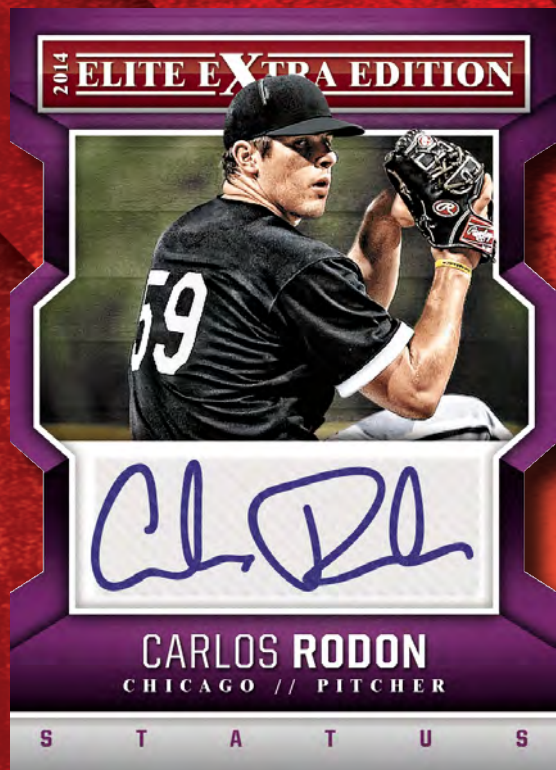

B A S E B A L L T R A D I N G C A R D S

**PURPLE STATUS DIE-CUT  
PROSPECT SIGNATURES**

Find this year's highly touted prospects signing on-card on your favorite Elite designs with a new color to chase in the Purple Status Die-Cut Prospect Signatures (#'d/75)!