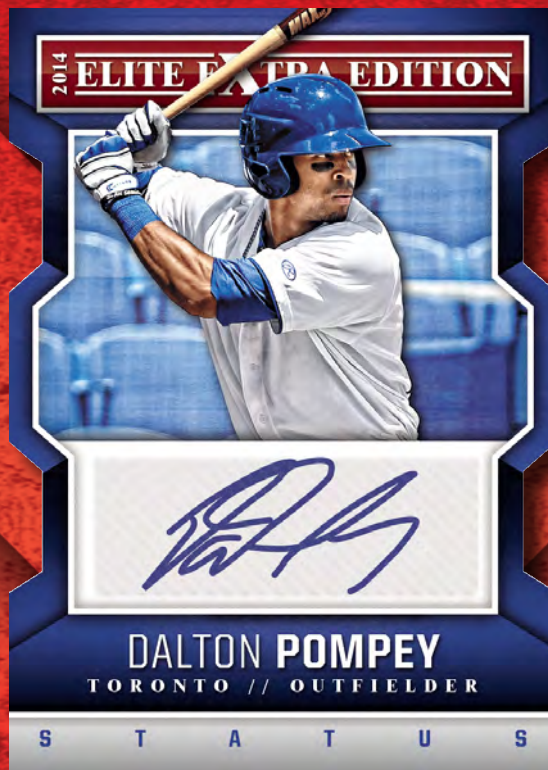

B A S E B A L L T R A D I N G C A R D S

**PURPLE STATUS DIE-CUT  
PROSPECT SIGNATURES**

Find this year's highly touted prospects signing on-card on your favorite Elite designs with a new color to chase in the Purple Status Die-Cut Prospect Signatures (#'d/75)!

**BLUE STATUS DIE-CUT  
BASE SIGNATURES**

Find a bevy of International prospects with ink in 2014 Elite Extra Edition. Chase players like Dalton Pompey, Raisel Iglesias, Gilbert Lara, Jhoandro Alfaro, Dariel Alvarez, Jose Pujols, Dermis Garcia, Nelson Gomez, Adrian Rondon, Victor Arano, Dalier Hinojosa, Joey Pankake and Luis Severino.