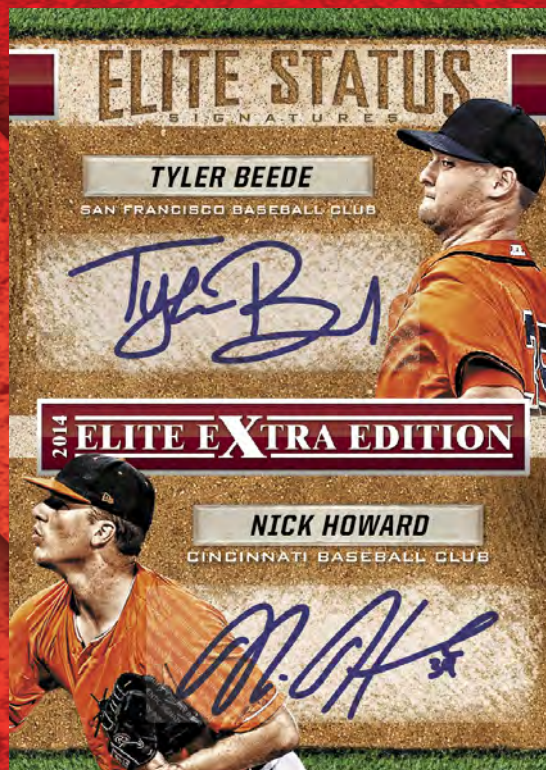

ELITE STATUS DUAL AUTOS

Hunt your favorite college, pro, or international team player combinations in the Elite Status Dual Autos debut. Such combinations include: Trea Turner/Carlos Rodon, Tyler Beede/Nick Howard, Derek Fisher/A.J. Reed, Nick Howard/Derek Fisher and Jose Abreu/Rusney Castillo!