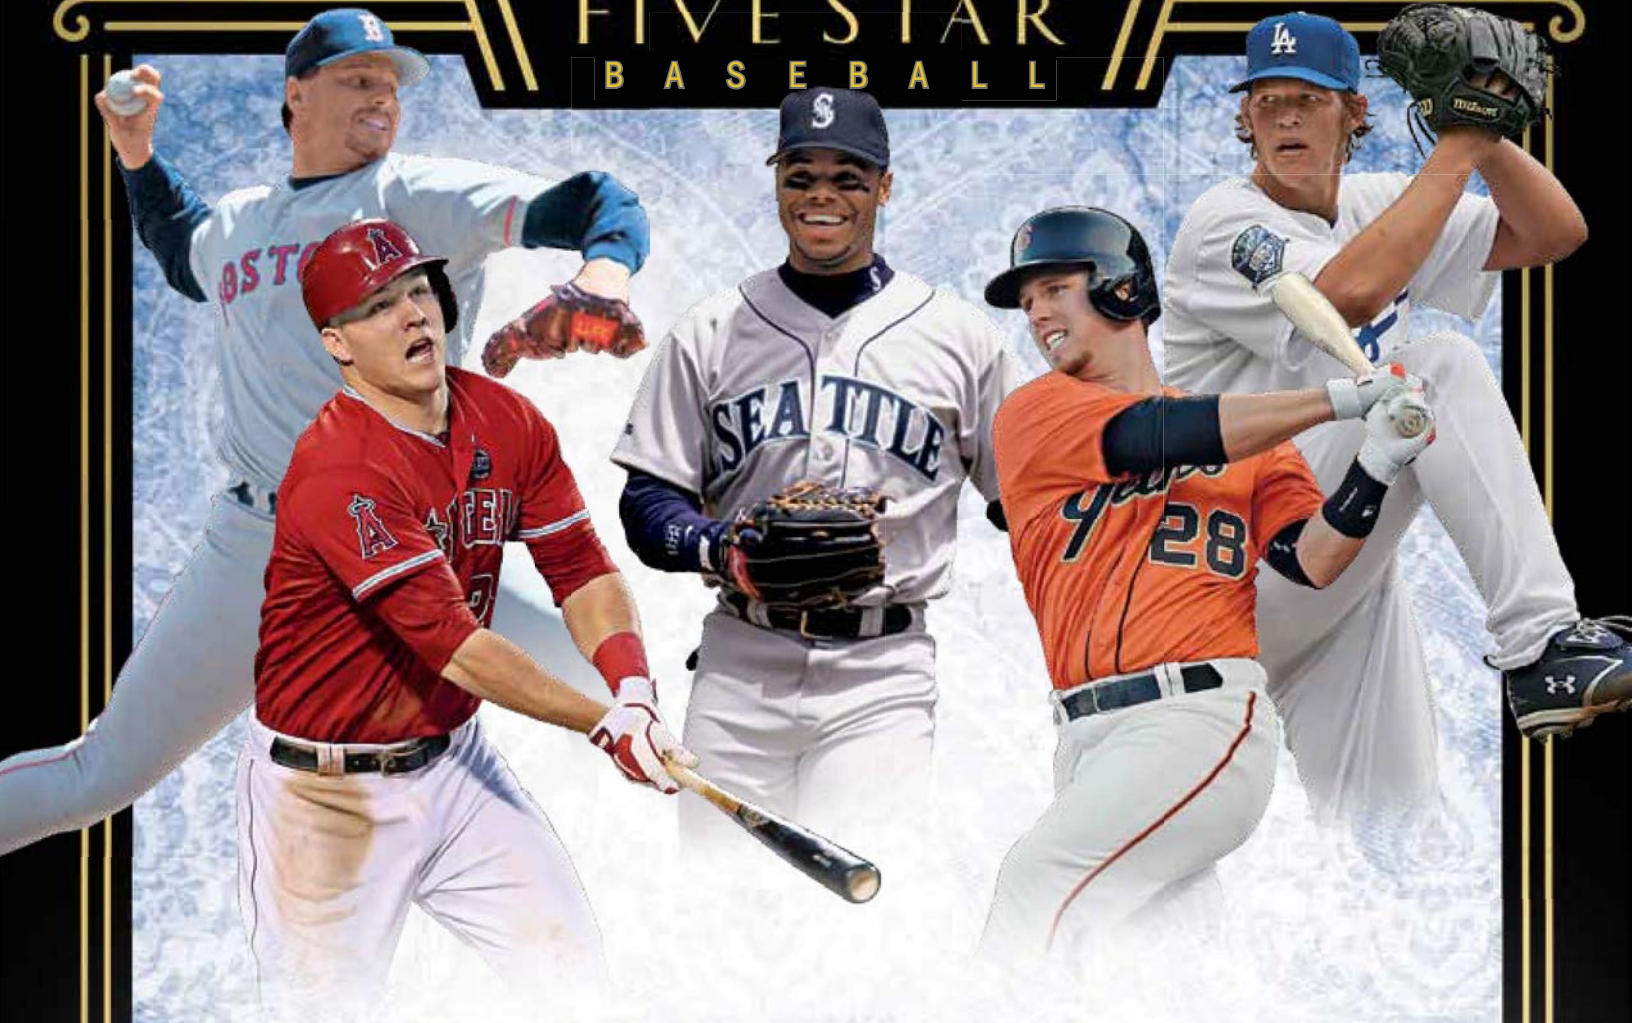

2015

TOPPS®

FIVE STAR®
BASEBALL

**ALL-NEW CONFIGURATION
AT A MORE ACCESSIBLE PRICE!**

**EVERY CARD FEATURES AN ON-CARD
AUTOGRAPH OR A CUT SIGNATURE!**

2015 TOPPS® FIVE STAR® BASEBALL
GUARANTEES TWO ON-CARD AUTOGRAPHS IN EVERY PACK,
UNLESS ONE IS REPLACED BY A CUT SIGNATURE.

EXCLUSIVELY IN HOBBY STORES SEPTEMBER 2015.

TOPPS®

FIVE STAR®
BASEBALL

Five Star® Autographed Card -
Gold Parallel

Five Star® Autographed Card

Five Star® Autographs Over 100 subjects featuring an on-card autograph and the following parallels: