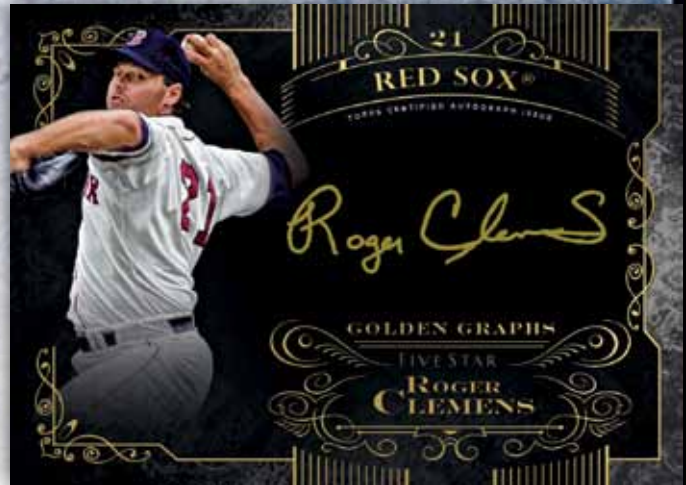

EXCLUSIVELY IN HOBBY STORES SEPTEMBER 2015.

TOPPS®

FIVE STAR®
BASEBALL

Five Star® Autographed Card -
Gold Parallel

Five Star® Autographed Card

Five Star® Autographs Over 100 subjects featuring an on-card autograph and the following parallels:

Five Star® Autographed Card

Five Tools™ Autographed Card

NEW! Five Tools™ Autographs

On-card autographs of players known for possessing all five baseball tools. Sequentially numbered to 25.

ON-CARD
AUTOGRAPHS

TOPPS®

FIVE STAR® BASEBALL

Silver Signatures™ Autographed Card

Golden Graphs™ Autographed Card - Gold Parallel

Silver Signatures™ On-card autograph cards signed in silver ink.
Sequentially numbered to 50.

Golden Graphs™ On-card autograph cards signed in gold ink.
Sequentially numbered to 50.

Both the Silver Signatures and Golden Graphs Autographs will feature the following parallels:

- **Purple:** sequentially numbered to 25.
- **Blue:** sequentially numbered to 20.
- **Green:** sequentially numbered to 15.
- **Gold:** sequentially numbered to 10.
- **Orange:** sequentially numbered to 5.
- **Red:** #d 1/1.