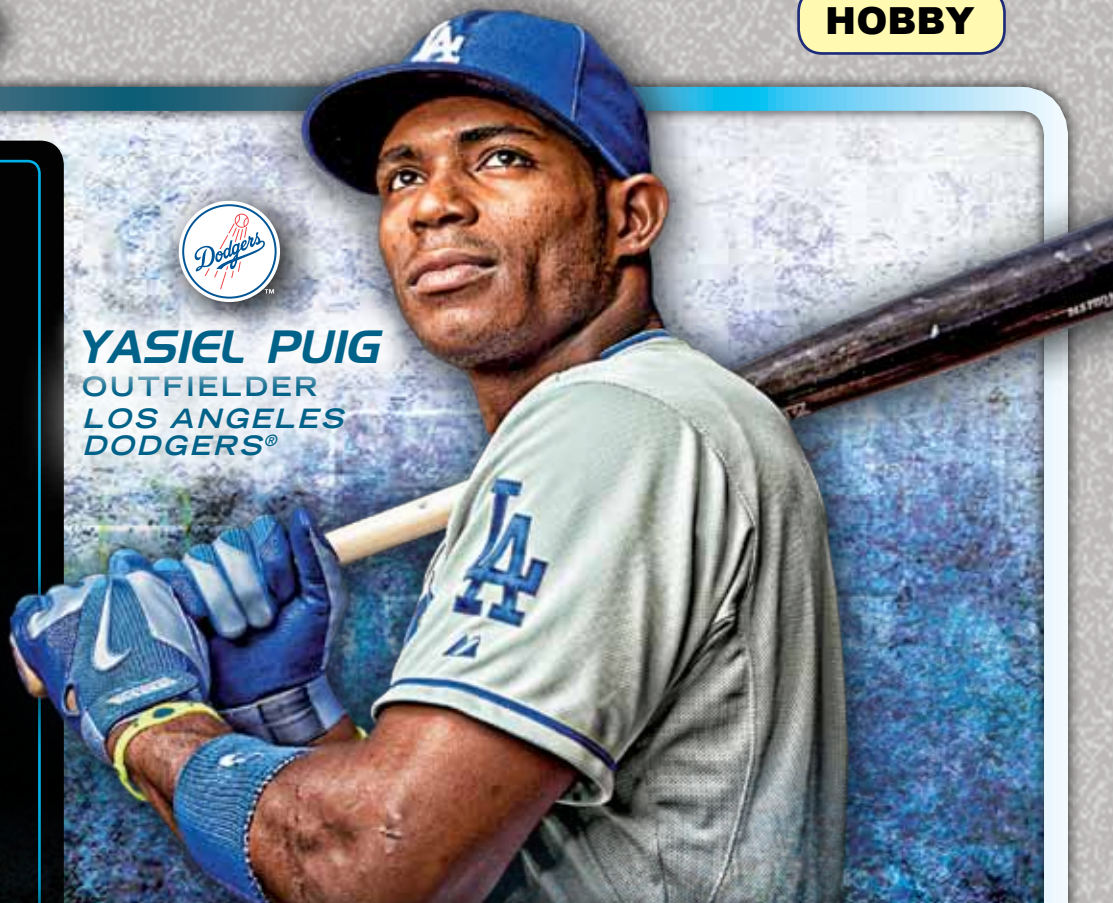

2015 TOPPS BASEBALL SERIES 1
IS BACK WITH THE BIGGEST
BASE SET IN A DECADE!

WITH 350 BASE CARDS IN SERIES 1,
COLLECTORS CAN LOOK FORWARD TO
PUTTING TOGETHER A BASE SET OF
700 CARDS THROUGHOUT THE YEAR.

ALL THE BIG HITS FROM 2014 RETURN,
INCLUDING STRATA SIGNATURE RELICS AND
THE STANDARD HOBBY BOX EXCLUSIVE
CLEAR PARALLEL OF THE ENTIRE BASE SET.

2015 TOPPS BASEBALL SERIES 1 WILL
FEATURE NEW INSERTS, AUTOGRAPHS,
AND RELICS CELEBRATING SOME OF THE
GREATEST MOMENTS IN BASEBALL HISTORY,
AS WELL AS THE BIGGEST STARS OF TODAY.
AND THE 2015 TOPPS ONLINE PROGRAM IS
SURE TO KEEP COLLECTORS COMING BACK
THROUGHOUT THE YEAR AND BEYOND!

1 AUTOGRAPH OR RELIC PER STANDARD HOBBY BOX.
1 AUTOGRAPH AND 2 RELICS PER HOBBY JUMBO BOX.

TOPPS

SERIES ONE **2015**

BASEBALL

CLOSER TO THE GAME!

IN STORES
FEBRUARY 2015