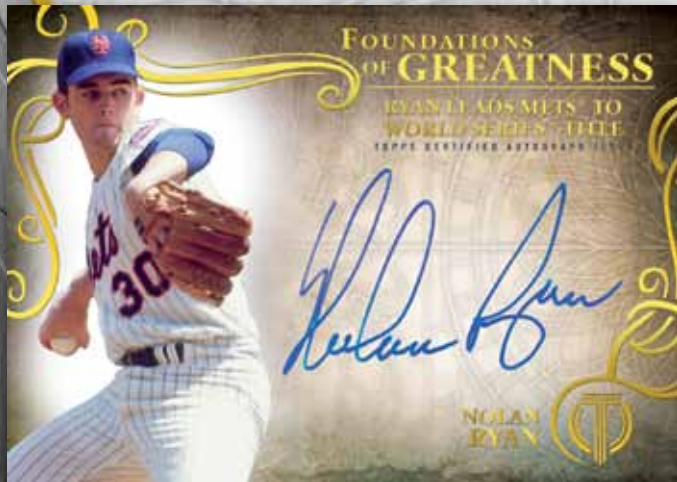

2015 TOPPS TRIBUTE BASEBALL

Foundations Of Greatness Autographed Card