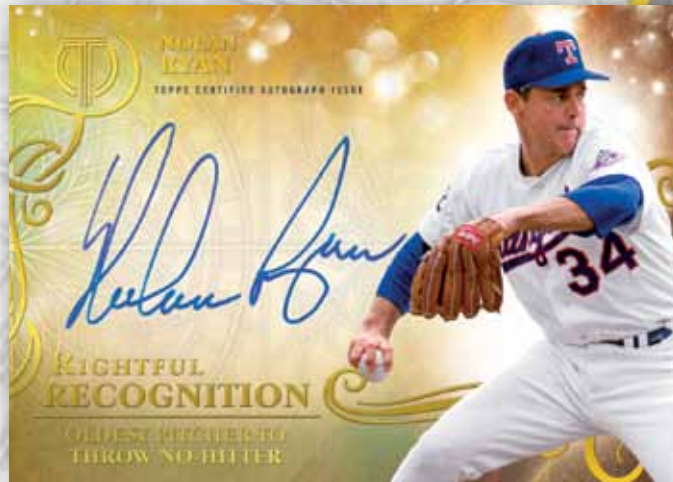

Rightful Recognition Autographed Card