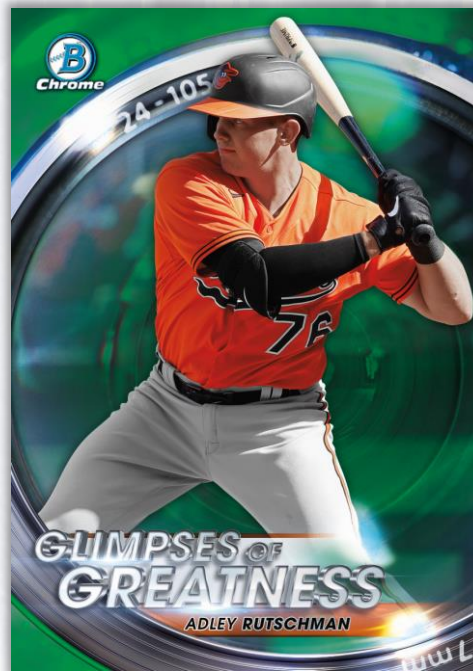

2020 BOWMAN®

DRAFT BASEBALL

Chrome

INSERT CARDS

Look for an assortment of all-new variation themes and collectible insert sets!

Image Variations

Franchise Futures – (1:3 Packs)

Refractor Parallel - #’d to 250

Green Refractor Parallel - #’d to 99

Gold Refractor Parallel - #’d to 50

Red Refractor Parallel - #’d to 5

SuperFractor Parallel - #’d 1-of-1

Glimpses of Greatness – (1:3 Packs) **NEW!**

Focusing on the current achievements of top prospects who are showing superstar potential in facets of their game.

Refractor Parallel - #’d to 250

Green Refractor Parallel - #’d to 99

Gold Refractor Parallel - #’d to 50

Red Refractor Parallel - #’d to 5

SuperFractor Parallel - #’d 1-of-1

Glimpses of Greatness Green Refractor Card