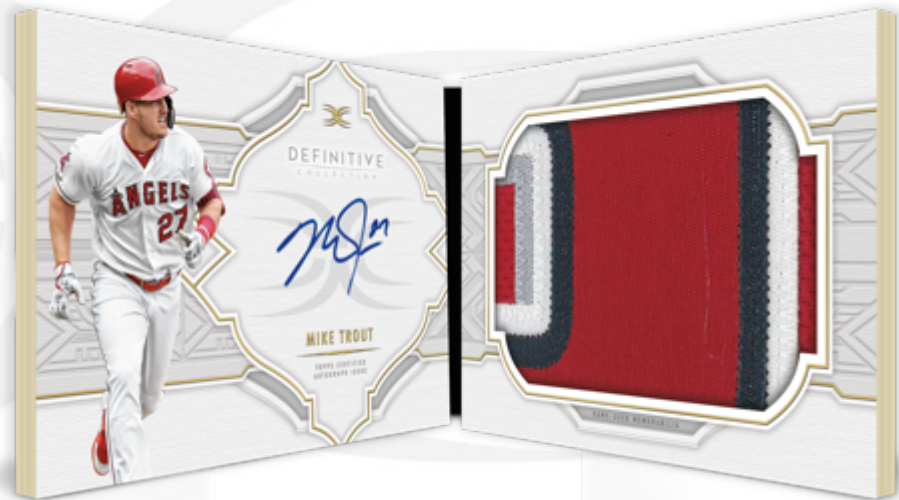

DEFINITIVE COLLECTION

2020 brings the return of a collector favorite, Definitive Collection, to stores in April.

This year's collection will feature all-new on-card autographs, tremendous patch pieces, unique relic memorabilia, and all cards will be numbered to 50 or less!

EACH BOX CONTAINS:

- Six autograph or autograph relic cards
- Two relic cards

CASE HITS INCLUDE:

- Definitive Autograph Collection
- Legendary Autograph Collection
- Framed Autograph Collection
- Autograph Patch Book Collection
- Framed Autograph Patch Collection
- Defining the Decade Autograph Collection
- Definitive Patch Collection
- Definitive Cut Signatures
- Definitive Nameplate Collection
- Definitive Helmet Collection

Autograph Patch Book Collection Card