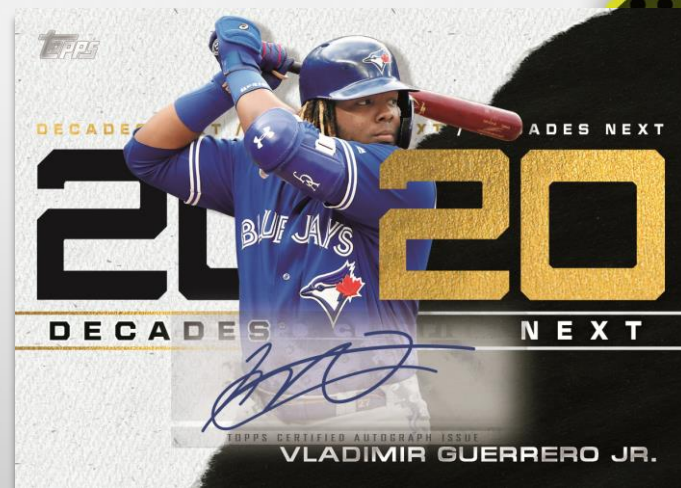

2020

BASEBALL SERIES ONE

2020 TOPPS SERIES 1 BASEBALL LAUNCHES WITH AN AMAZING FAN AND COLLECTOR EXPERIENCE!

2020 TOPPS

CELEBRATION OF THE DECADES

YOU HAVE WON A UNIQUE TOPPS EXPERIENCE

THIS TICKET ALLOWS THE HOLDER, PLUS ONE (1) GUEST A UNIQUE COLLECTOR AND FAN EXPERIENCE INCLUDING A MEET-AND-GREET WITH VARIOUS *MLB*® PLAYERS FROM THROUGHOUT THE DECADES, EXCLUSIVE TRADING CARDS, AND MORE IN LATE FALL OF 2020.

25 SPECIAL TICKETS WILL BE PLACED INTO PACKS OF SERIES 1 2020. WINNERS WILL BE INVITED TO AN EXCLUSIVE EXPERIENTIAL EVENT THAT WILL BE TALKED ABOUT FOR DECADES!

**subject to change*

2020 **TOPPS** BASEBALL SERIES ONE

HOBBY

Baseball Stars Dual Autograph Card

Base Card

Decade's Next Insert Card
Autograph Parallel

The 2020 season will officially begin with the launch of Topps Baseball Series 1!

Look for all-new inserts, autographs and relics with additional parallels throughout this iconic release.