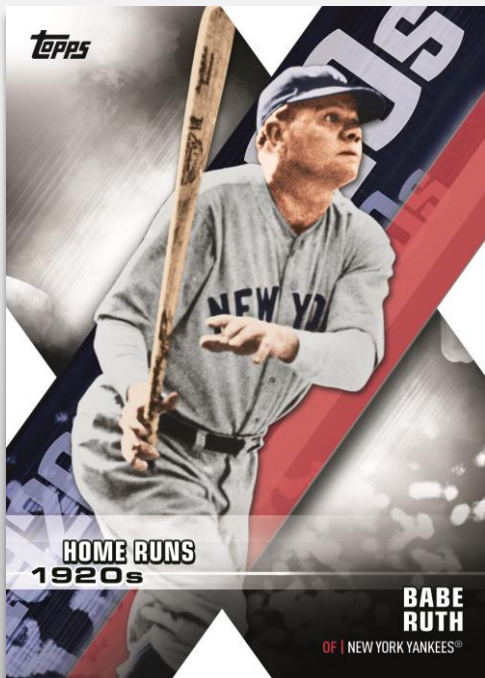

Decade of Dominance Die Cut

NEW! Decade's Next

Highlighting each team's brightest young star or rookie, who is destined for greatness.

- **Blue Parallel** – Limited.
- **Black Parallel** – #'d to 299.
- **Gold Parallel** – #'d to 50.
- **Red Parallel** – #'d to 10.
- **Platinum Parallel** – #'d 1-of-1.
- **Autograph Parallel** - #d to 25 or less.

NEW! Decade of Dominance Die Cuts

Featuring players who dominated a particular era on the die cut shape of a X.

- **Blue Parallel** – Limited.
- **Black Parallel** – #'d to 299.
- **Gold Parallel** – #'d to 50.
- **Red Parallel** – #'d to 10.
- **Platinum Parallel** – #'d 1-of-1.
- **Autograph Parallel** - #d to 25 or less.

NEW! 1985 Topps Baseball

Topps celebrates the 35th Anniversary of the 1985 Baseball set. Subjects will include rookies, veterans and retired players. Cards will have a special 35th Anniversary logo.

- **Blue Parallel** – Limited.
- **Black Parallel** – #'d to 299.
- **Gold Parallel** – #'d to 50.
- **Red Parallel** – #'d to 10.
- **Platinum Parallel** – #'d 1-of-1.

IN STORES FEBRUARY 2020