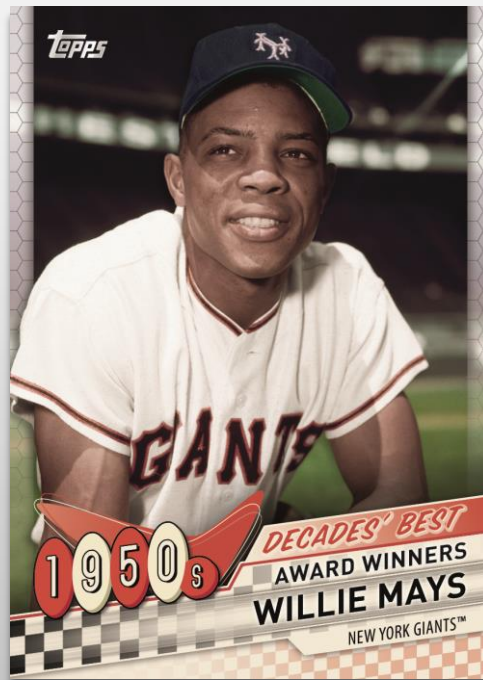

IN STORES FEBRUARY 2020

2020

BASEBALL SERIES ONE

INSERT CARDS

Decades' Best Insert Cards

NEW! Decades' Best

Featuring unique designs celebrating 7 decades between the 1950 & 2010s. Each decade will feature top 10 lists of the Best Teams, Best Hitters, Best Pitchers, and Award Winners.

NEW! Topps Choice

The favorite base card designs over the course of 7 decades between the 1950 & 2010s, voted by fans. Cards will feature current and legendary superstars in throwback designs

- **Blue Parallel** – Limited.
- **Black Parallel** – #’d to 299.
- **Gold Parallel** – #’d to 50.
- **Red Parallel** – #’d to 10.
- **Platinum Parallel** – #’d 1-of-1.
- **Autograph Parallel** - #d to 25 or less.