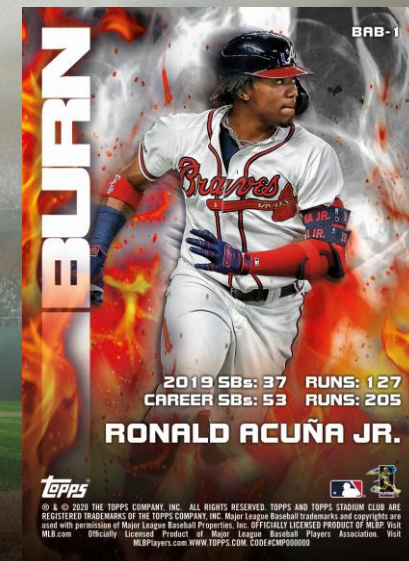

#### Parallels

- Red - #’d to 50
- Black - #’d to 25
- Orange - #’d to 10
- Gold Rainbow - #’d 1 of 1

In the Wings Card

Bash & Burn – Card Front

Bash & Burn – Card Back