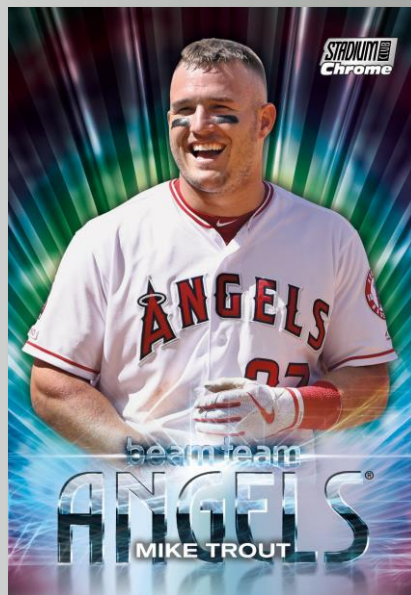

Beam Team Card