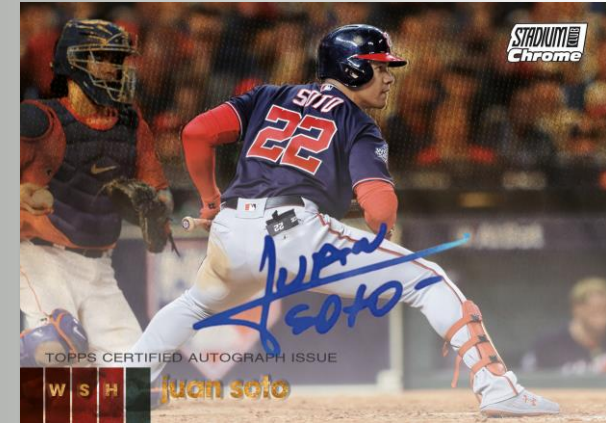

Base Autograph Card