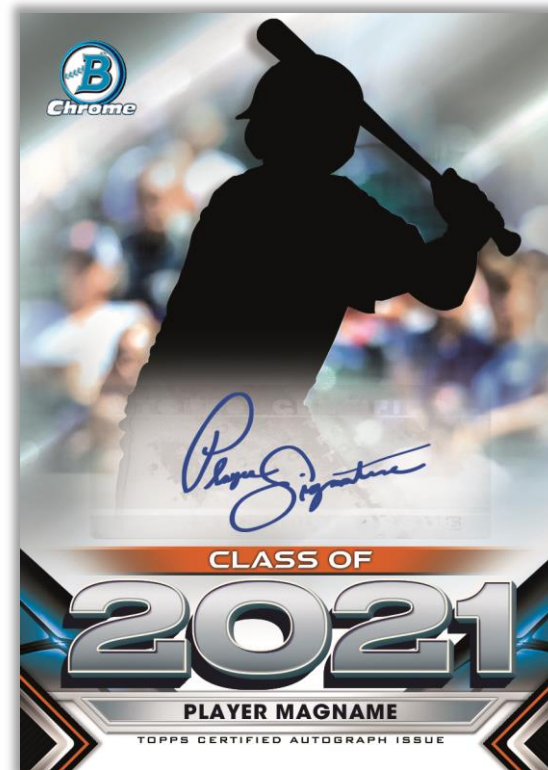

2021 BOWMAN DRAFT BASEBALL

TOPPS

AUTOGRAPHS (cont.)

Franchise Futures Dual Autographs - #’d to 99

Gold Refractor - #’d to 50

Red Refractor - #’d to 5

SuperFractor - #’d 1-of-1

Bowman Draft Night Autograph Parallel - #’d to 99 **NEW!**

Gold Atomic Refractor Parallel - #’d to 50

Red Refractor Parallel - #’d to 5

SuperFractor Parallel - #’d 1-of-1

Class of 2021 Autographs - #’d to 250 **NEW!**

Gold Refractor Parallel - #’d to 50

Red Refractor Parallel - #’d to 5

SuperFractor Parallel - #’d 1-of-1

Bowman Invicta Autograph Parallel - #’d to 99 **NEW!**

Gold Atomic Refractor Parallel - #’d to 50

Red Refractor Parallel - #’d to 5

SuperFractor Parallel - #’d 1-of-1

All-American Game Autographed Cards – Varied #’ing

Class of 2021 Autograph Card

Solicitation subject to change. Final odds/players subject to actual production runs.