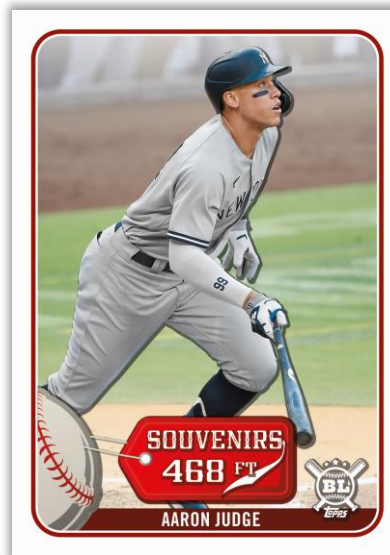

Souvenirs Card