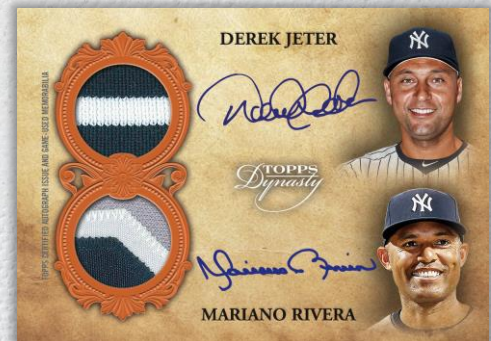

Dynasty “On This Day” Autographed Patch Cards - Showcasing *MLB*® Authenticated patch pieces. Base #’d to 5

- Gold Parallel - #’d 1/1

Dynasty Autographed Dual Relic Cards - Legends of the game with 2 game-used relic pieces. Base #’d to 5.

- Gold Parallel - #’d 1/1

Dynasty Dual Autographed Patch Cards – Base #’d to 5

- Gold Parallel - #’d 1/1

Dynasty Triple Autographed Patch Cards – Base #’d to 5

- Gold Parallel - #’d 1/1

Autographed Patch Card

Autographed Patch Card – Gold Parallel

Dual Autographed Patch Card

2021 TOPPS DYNASTY BASEBALL

TOPPS
Dynasty

Dynasty Autographed Special Event Baseball Leather Cards - Relics feature game-used *MLB*[®] baseball leather. Base #’d to 5