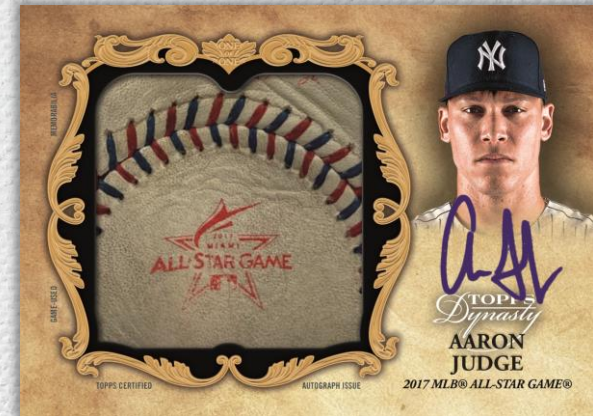

Autographed Patch Card – Gold Parallel

Dual Autographed Patch Card

2021 TOPPS DYNASTY BASEBALL

TOPPS
Dynasty

Dynasty Autographed Special Event Baseball Leather Cards - Relics feature game-used *MLB*[®] baseball leather. Base #’d to 5

- Gold Parallel - #’d 1/1

Dynasty Autographed Batting Glove Cards – Base #’d to 5

- Wrist Strap Parallel - #’d 1-of-1
- Jumbo Logo Variation - #’d 1-of-1

Dynasty Autographed *MLB*[®] Logo Patch Cards – All cards #’d 1/1

Dynasty Cut Signatures – Up to 100 cut signatures from *MLB*[®] legends. All cards #’d 1/1

Dynasty Dual Relic Cut Signatures – Cut signatures and 2 game-used relic pieces from iconic Baseball greats. All cards #’d 1/1