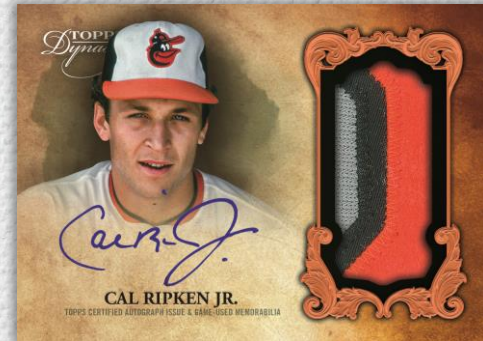

2021 TOPPS DYNASTY BASEBALL

TOPPS
Dynasty

Dynasty Autographed Patch Card – 2 different designs to collect. Base #’d to 10 or less

- Silver Parallel - #’d to 5
- Gold Parallel - #’d 1/1

Dynasty “On This Day” Autographed Patch Cards - Showcasing *MLB*® Authenticated patch pieces. Base #’d to 5

- Gold Parallel - #’d 1/1

Dynasty Autographed Dual Relic Cards - Legends of the game with 2 game-used relic pieces. Base #’d to 5.

- Gold Parallel - #’d 1/1

Dynasty Dual Autographed Patch Cards – Base #’d to 5

- Gold Parallel - #’d 1/1

Dynasty Triple Autographed Patch Cards – Base #’d to 5

- Gold Parallel - #’d 1/1

Autographed Patch Card