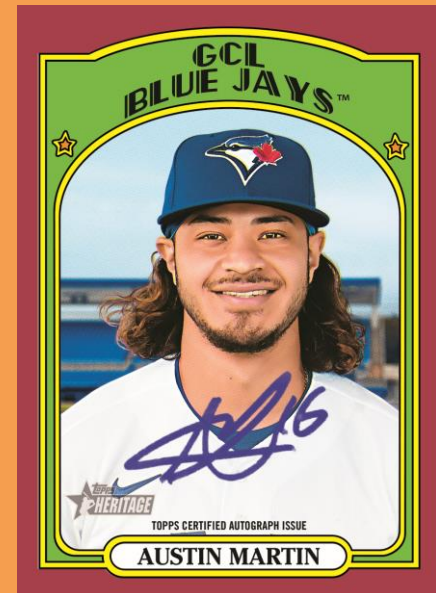

☆ MINOR LEAGUE™ ☆

BASEBALL

2021

**RECREATING THE
1972 TOPPS DESIGN**

2021 Topps Heritage MiLB™ rolls out the nostalgia once again with an all-new offering featuring some of the top *Minor League Baseball®* talents on the classic and colorful **Topps 1972** design!

Collect the entire 200-card **Base Set** including the **In Action** and **1972 Topps Traded** subsets.

Base Card

**Find 2 Autograph
cards per Hobby Box!**

**Available in Hobby
shops September
2021!**

Real One Autograph Card – Red Parallel