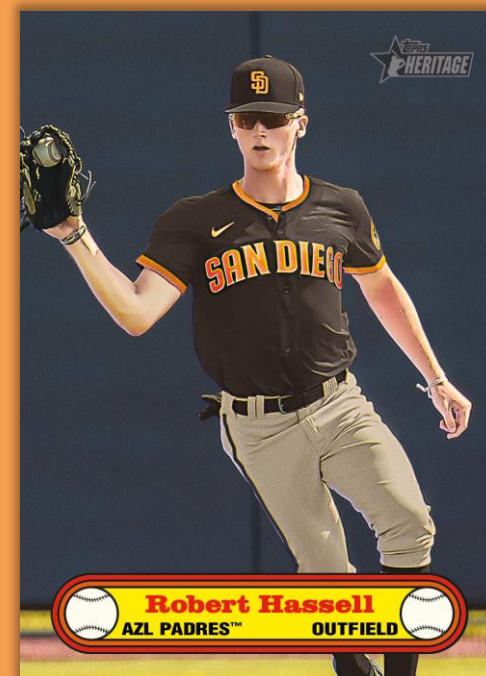

1972 Topps Baseball Poster Card

Solicitation subject to change. Final odds/players subject to actual production runs.

© & © 2021 THE TOPPS COMPANY, INC. ALL RIGHTS RESERVED. TOPPS AND TOPPS HERITAGE ARE REGISTERED TRADEMARKS OF THE TOPPS COMPANY, INC. Minor League Baseball trademarks and copyrights are used with permission of Major League Baseball. Visit MILB.com. Topps does not, in any manner, make any representations as to whether its cards will attain any future value. NO PURCHASE NECESSARY. For a chance to get an autographed/relic insert card, see pack for details. Topps has authorized only the packaging and distribution of sequentially numbered cards stated on the card, but cannot guarantee that counterfeit or unauthorized cards will not exist. Although these players have agreed to provide these cards to Topps, we cannot guarantee that all autographs and/or relics will be received in time for inclusion in this product. In the event of unavailability, Topps reserves the right to substitute an alternative autograph and/or relic card.