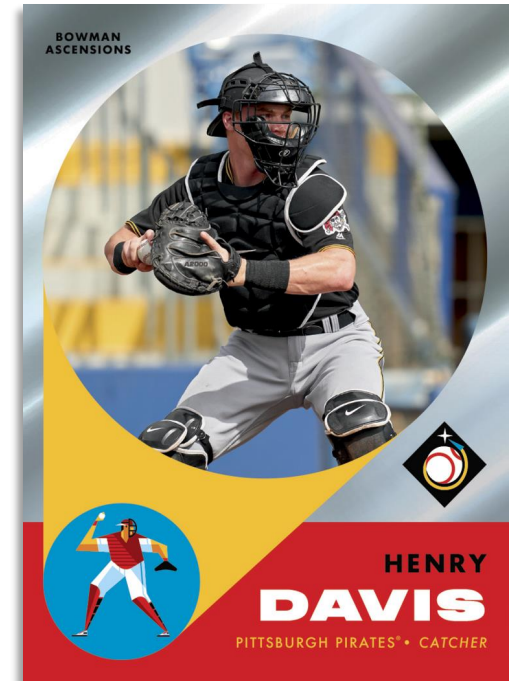

Bowman Ascensions