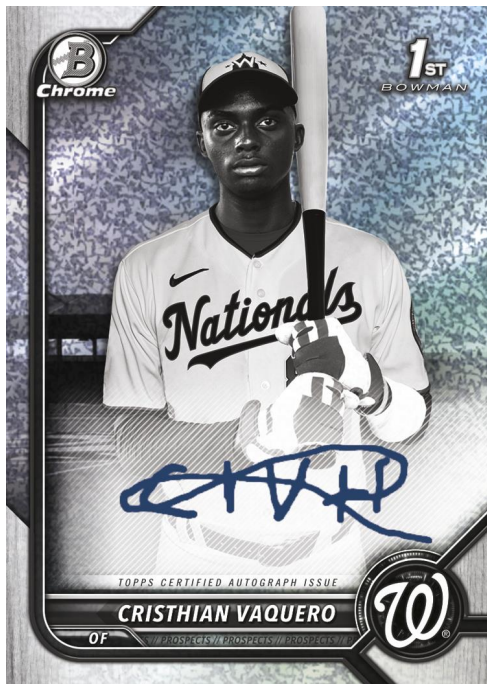

2022 BOWMAN CHROME BASEBALL

Bowman Chrome builds on a reputation of being one of the most prolific products to find all the top international and domestic prospect talent, with another stellar release in **2022!**

Black & White Mini-Diamond
Chrome Prospect Autograph

Build the entire **100-card Base Set** and **100-card Chrome Prospect** set featuring a stellar lineup of **rookies, veterans, and top prospects** from around the globe!