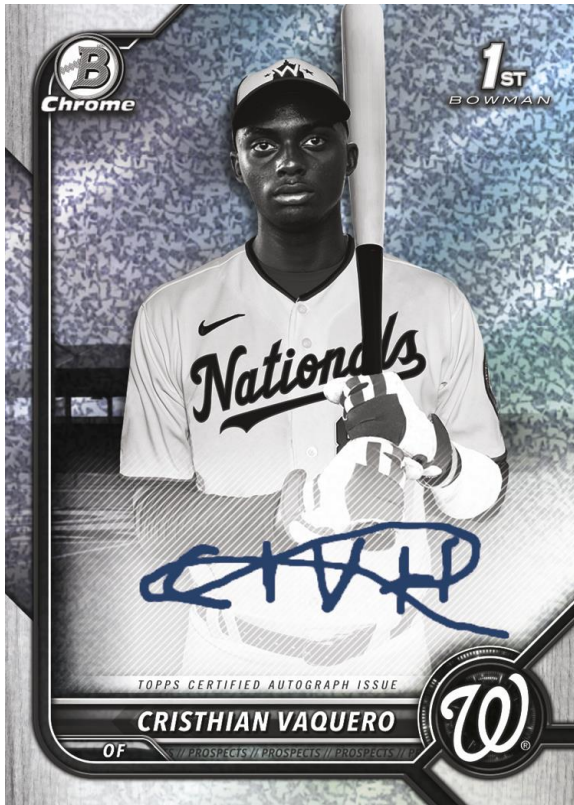

Orange Refractor Parallel - #'d to 25

SuperFractor Parallel - #'d 1-of-1

X

Bowman Ascensions

2022 BOWMAN CHROME BASEBALL

AUTOGRAPHS

**Black & White Mini-Diamond Chrome
Prospect Autograph**

Black & White Mini-Diamond Chrome Autographs

Look out for rare *Black & White Mini-Diamond Chrome Prospect & Chrome Rookie Autograph* cards, limited exclusively to the **Hobby LITE SKU!**